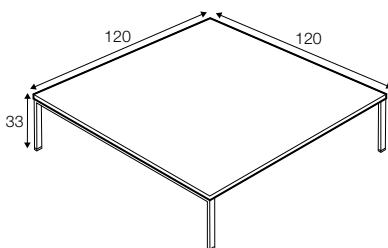

Urban

SITS

Urban

coffee table \varnothing 80

coffee table 90x55

coffee table 120x45

console table 120x45

coffee table 130x70

coffee table 120x120

available materials for top

wood: bleached oak

wood: oak

wood: walnut

concrete: light grey

concrete: anthracite

available materials for frame