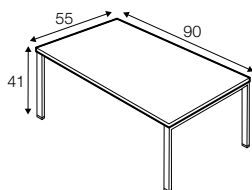

Urban

SITS

Urban

coffee table \varnothing 80

coffee table 90x55

coffee table 120x45

console table 120x45

coffee table 130x70

coffee table 120x120

available materials for top

wood: bleached oak

wood: oak

wood: walnut

concrete: light grey

concrete: anthracite

available materials for frame