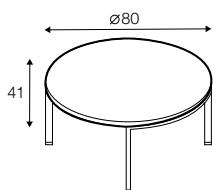

Urban

SITS

Urban

coffee table \varnothing 80

coffee table 90x55

coffee table 120x45

console table 120x45

coffee table 130x70

coffee table 120x120

available materials for top

wood: bleached oak

wood: oak

wood: walnut

concrete: light grey

concrete: anthracite

available materials for frame