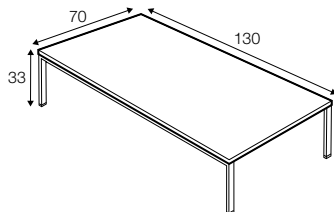

Urban

SITS

Urban

coffee table \varnothing 80

coffee table 90x55

coffee table 120x45

console table 120x45

coffee table 130x70

coffee table 120x120

available materials for top

wood: bleached oak

wood: oak

wood: walnut

concrete: light grey

concrete: anthracite

available materials for frame