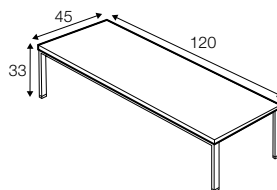

Urban

SITS

Urban

coffee table \varnothing 80

coffee table 90x55

coffee table 120x45

console table 120x45

coffee table 130x70

coffee table 120x120

available materials for top

wood: bleached oak

wood: oak

wood: walnut

concrete: light grey

concrete: anthracite

available materials for frame