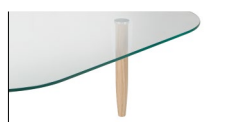

Crystal

SITS

Crystal

coffee table $\varnothing 80$

side table 90x45

coffee table 150x60

coffee table 130x130

available materials for top

glass

available materials for legs

wood: bleached oak

wood: oak

wood: walnut