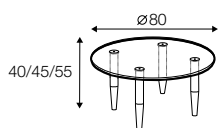

Crystal

SITS

Crystal

coffee table $\varnothing 80$

side table 90x45

coffee table 150x60

coffee table 130x130

available materials for top