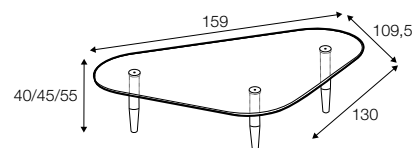

Crystal

SITS

Crystal

coffee table $\varnothing 80$

side table 90x45

coffee table 150x60

coffee table 130x130

available materials for top