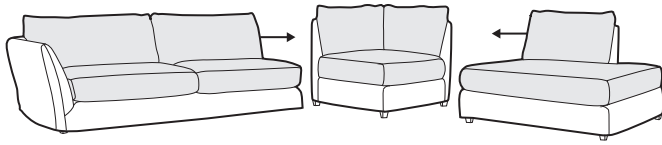

LUX lux

LC loose

LCV loose with velcro

modular system

All drawings shown height with leg no. 12 H-18.

armchair

armchair wide

footstool

2 seater

2,5 seater

3 seater / or 3 seater divided

3 seater round divided

set 1 right / or left

2 seater left / or right + divan right / or left

set 2 right / or left

3 seater left / or right + divan right / or left

set 5 right / or left

3 seater left / or right + corner 90° + bench right / or left

modular system

elements of the modular system

armchair left / or right

armchair
without armrests

armchair wide left / or right

armchair wide
without armrests

2 seater left / or right

2 seater without armrests

2,5 seater left / or right

2,5 seater without armrests

3 seater or 3 seater divided
left / or right

3 seater or 3 seater divided
without armrests