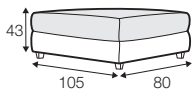

LUX lux

LC loose

LCV loose with velcro

modular system

All drawings shown height with leg no. 12 H-18.

armchair

armchair wide

footstool

2 seater

2,5 seater

3 seater / or 3 seater divided

3 seater round divided

set 1 right / or left

2 seater left / or right + divan right / or left

set 2 right / or left

3 seater left / or right + divan right / or left

set 5 right / or left

3 seater left / or right + corner 90° + bench right / or left

modular system

elements of the modular system

armchair left / or right

armchair
without armrests

armchair wide left / or right