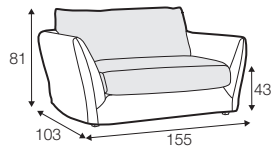

LUX lux

LC loose

LCV loose with velcro

modular system

All drawings shown height with leg no. 12 H-18.

armchair

armchair wide

footstool

2 seater

2,5 seater

3 seater / or 3 seater divided

3 seater round divided

set 1 right / or left

2 seater left / or right + divan right / or left

set 2 right / or left

3 seater left / or right + divan right / or left

set 5 right / or left

3 seater left / or right + corner 90° + bench right / or left

modular system

elements of the modular system

armchair left / or right

armchair
without armrests

armchair wide left / or right

bench right / or left

divan right / or left
divan right / or left divided

corner 90°

extra dimensions

depth of seat

extra dimensions

headrest L-62

headrest L-77