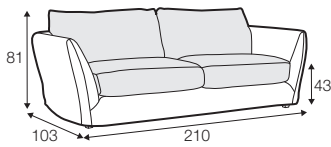

LUX lux

LC loose

LCV loose with velcro

modular system

All drawings shown height with leg no. 12 H-18.

armchair

armchair wide

footstool

2 seater

2,5 seater

3 seater / or 3 seater divided

3 seater round divided

set 1 right / or left

2 seater left / or right + divan right / or left

set 2 right / or left

3 seater left / or right + divan right / or left

set 5 right / or left

3 seater left / or right + corner 90° + bench right / or left

modular system

elements of the modular system

armchair left / or right

armchair
without armrests

armchair wide left / or right

bench right / or left

divan right / or left
divan right / or left divided

corner 90°

extra dimensions

depth of seat

extra dimensions

headrest L-62

headrest L-77