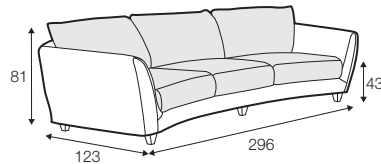

LUX lux

LC loose

LCV loose with velcro

modular system

All drawings shown height with leg no. 12 H-18.

armchair

armchair wide

footstool

2 seater

2,5 seater

3 seater / or 3 seater divided

3 seater round divided

set 1 right / or left

2 seater left / or right + divan right / or left

set 2 right / or left

3 seater left / or right + divan right / or left

set 5 right / or left

3 seater left / or right + corner 90° + bench right / or left

modular system

elements of the modular system

armchair left / or right

armchair
without armrests

armchair wide left / or right

bench right / or left

divan right / or left
divan right / or left divided

corner 90°

extra dimensions

depth of seat

extra dimensions

headrest L-62

headrest L-77