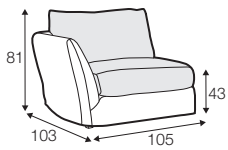

LUX lux

LC loose

LCV loose with velcro

modular system

All drawings shown height with leg no. 12 H-18.

armchair

armchair wide

footstool

2 seater

2,5 seater

3 seater / or 3 seater divided

3 seater round divided

set 1 right / or left

2 seater left / or right + divan right / or left

set 2 right / or left

3 seater left / or right + divan right / or left

set 5 right / or left

3 seater left / or right + corner 90° + bench right / or left

modular system

elements of the modular system

armchair left / or right

armchair
without armrests

armchair wide left / or right

armchair wide
without armrests

2 seater left / or right

2 seater without armrests

2,5 seater left / or right

2,5 seater without armrests

3 seater or 3 seater divided
left / or right

3 seater or 3 seater divided
without armrests