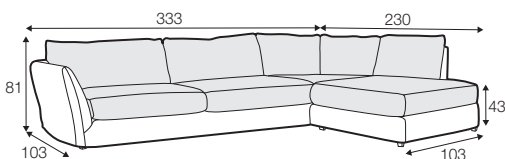

LUX lux

LC loose

LCV loose with velcro

modular system

All drawings shown height with leg no. 12 H-18.

armchair

armchair wide

footstool

2 seater

2,5 seater

3 seater / or 3 seater divided

3 seater round divided

set 1 right / or left

2 seater left / or right + divan right / or left

set 2 right / or left

3 seater left / or right + divan right / or left

set 5 right / or left

3 seater left / or right + corner 90° + bench right / or left

modular system

elements of the modular system

armchair left / or right

armchair
without armrests

armchair wide left / or right

armchair wide
without armrests

2 seater left / or right

2 seater without armrests

2,5 seater left / or right

2,5 seater without armrests

3 seater or 3 seater divided
left / or right

3 seater or 3 seater divided
without armrests