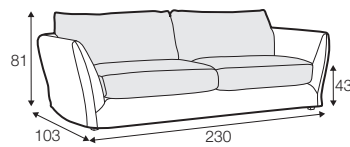

LUX lux

LC loose

LCV loose with velcro

modular system

All drawings shown height with leg no. 12 H-18.

armchair

armchair wide

footstool

2 seater

2,5 seater

3 seater / or 3 seater divided

3 seater round divided

set 1 right / or left

2 seater left / or right + divan right / or left

set 2 right / or left

3 seater left / or right + divan right / or left

set 5 right / or left

3 seater left / or right + corner 90° + bench right / or left

modular system

elements of the modular system

armchair left / or right

armchair
without armrests

armchair wide left / or right

bench right / or left

divan right / or left
divan right / or left divided

corner 90°

extra dimensions

depth of seat

extra dimensions

headrest L-62

headrest L-77