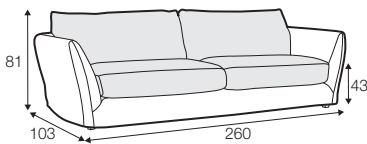

LUX lux

LC loose

LCV loose with velcro

modular system

All drawings shown height with leg no. 12 H-18.

armchair

armchair wide

footstool

2 seater

2,5 seater

3 seater / or 3 seater divided

3 seater round divided

set 1 right / or left

2 seater left / or right + divan right / or left

set 2 right / or left

3 seater left / or right + divan right / or left

set 5 right / or left

3 seater left / or right + corner 90° + bench right / or left

modular system

elements of the modular system

armchair left / or right

armchair
without armrests

armchair wide left / or right

bench right / or left

divan right / or left
divan right / or left divided

corner 90°

extra dimensions

depth of seat

extra dimensions

headrest L-62

headrest L-77