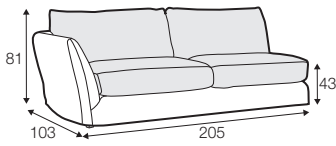

LUX lux

LC loose

LCV loose with velcro

modular system

All drawings shown height with leg no. 12 H-18.

armchair

armchair wide

footstool

2 seater

2,5 seater

3 seater / or 3 seater divided

3 seater round divided

set 1 right / or left

2 seater left / or right + divan right / or left

set 2 right / or left

3 seater left / or right + divan right / or left

set 5 right / or left

3 seater left / or right + corner 90° + bench right / or left

modular system

elements of the modular system

armchair left / or right

armchair
without armrests

armchair wide left / or right

armchair wide
without armrests

2 seater left / or right

2 seater without armrests

2,5 seater left / or right

2,5 seater without armrests

3 seater or 3 seater divided
left / or right

3 seater or 3 seater divided
without armrests