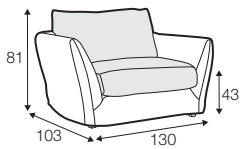

LUX lux

LC loose

LCV loose with velcro

modular system

All drawings shown height with leg no. 12 H-18.

armchair

armchair wide

footstool

2 seater

2,5 seater

3 seater / or 3 seater divided

3 seater round divided

set 1 right / or left

2 seater left / or right + divan right / or left

set 2 right / or left

3 seater left / or right + divan right / or left

set 5 right / or left

3 seater left / or right + corner 90° + bench right / or left

modular system

elements of the modular system

armchair left / or right

armchair
without armrests

armchair wide left / or right

bench right / or left

divan right / or left
divan right / or left divided

corner 90°

extra dimensions

depth of seat

extra dimensions

headrest L-62

headrest L-77