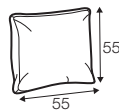

example

3 seater left + corner 90° + 3 seater right

example

chaiselongue 80 left / or right + 2,5 seater without armrests + corner 90° + element 80 right / or left

example

element 126 left + footstool 143x98 + element 126 right

### extra dimensions

depth of seat

### accessories

All elements available with square back cushions.

back cushion  
40x40

back cushion  
45x45

back cushion  
50x32

back cushion  
55x55

back cushion  
60x60