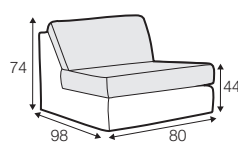

element 80 without armrests