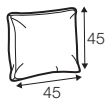

back cushion
40x40