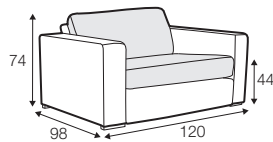

FC fixed

LCV loose with velcro

modular system

All elements available also as freestanding elements.

footstool 98x80

footstool 98x93

footstool 110x98

footstool 143x98