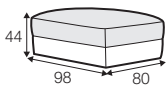

FC fixed

LCV loose with velcro

modular system

All elements available also as freestanding elements.

footstool 98x80

footstool 98x93

footstool 110x98

footstool 143x98

element 80

element 93

element 126

2,5 seater

3 seater