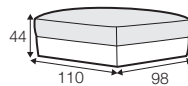

FC fixed

LCV loose with velcro

modular system

All elements available also as freestanding elements.

footstool 98x80

footstool 98x93

footstool 110x98

footstool 143x98

element 80

element 93

element 126

2,5 seater

3 seater