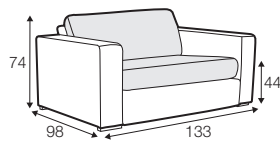

Linda

UPHOLSTERY

COMFORTS

COVERS

SPECIAL

fabric

STD standard

PRE premium

FC fixed

LCV loose with velcro

modular system

All elements available also as freestanding elements.

element 93

modular system

elements of the modular system