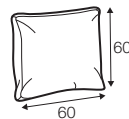

example

3 seater left + corner 90° + 3 seater right

example

chaiselongue 80 left / or right + 2,5 seater without armrests + corner 90° + element 80 right / or left

example

element 126 left + footstool 143x98 + element 126 right

### extra dimensions

depth of seat

### accessories

All elements available with square back cushions.

back cushion  
40x40

back cushion  
45x45

back cushion  
50x32

back cushion  
55x55

back cushion  
60x60