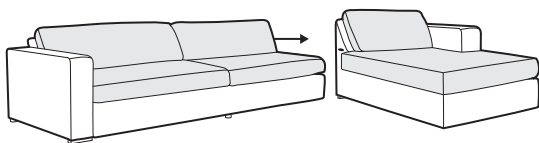

FC fixed

LCV loose with velcro

modular system

All elements available also as freestanding elements.

footstool 98x80

footstool 98x93

footstool 110x98

footstool 143x98

element 80

element 93

element 126

2,5 seater

3 seater

## elements of the modular system

element 80 left / or right

element 80 without armrests

element 93 left / or right

element 93 without armrests

element 126 left / or right

element 126 without armrests

2,5 seater left / or right