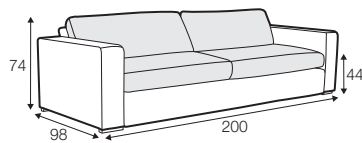

Linda

UPHOLSTERY

COMFORTS

COVERS

SPECIAL

fabric

STD standard

PRE premium

FC fixed

LCV loose with velcro

modular system

All elements available also as freestanding elements.

2,5 seater

modular system

elements of the modular system