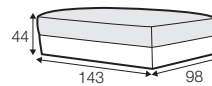

FC fixed

LCV loose with velcro

modular system

All elements available also as freestanding elements.

footstool 98x80

footstool 98x93

footstool 110x98

footstool 143x98

element 80

element 93

element 126

2,5 seater

3 seater