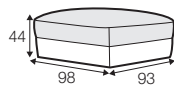

FC fixed

LCV loose with velcro

modular system

All elements available also as freestanding elements.

footstool 98x80

footstool 98x93

footstool 110x98

footstool 143x98

element 80

element 93

element 126

2,5 seater

3 seater