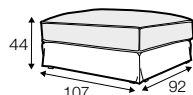

FC fixed

LC loose

modular system

footstool 97x82

footstool 107x92

footstool 122x92

2 seater

2,5 seater

3 seater / or 3 seater divided

set 1  
3 seater left + armchair wide right

set 2 right / or left  
2 seater left / or right + divan right / or left

set 3 right / or left  
3 seater left / or right + divan right / or left