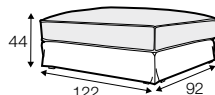

FC fixed

LC loose

modular system

footstool 97x82

footstool 107x92

footstool 122x92

2 seater

2,5 seater

3 seater / or 3 seater divided

set 1  
3 seater left + armchair wide right

set 2 right / or left  
2 seater left / or right + divan right / or left

set 3 right / or left  
3 seater left / or right + divan right / or left