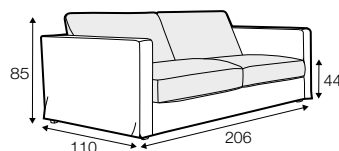

FC fixed

LC loose

modular system

footstool 97x82

footstool 107x92

footstool 122x92

2 seater

2,5 seater

3 seater / or 3 seater divided

set 1  
3 seater left + armchair wide right

set 2 right / or left  
2 seater left / or right + divan right / or left

set 3 right / or left  
3 seater left / or right + divan right / or left