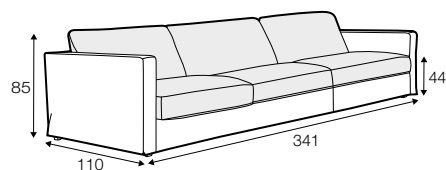

FC fixed

LC loose

modular system

footstool 97x82

footstool 107x92

footstool 122x92

2 seater

2,5 seater

3 seater / or 3 seater divided

set 1  
3 seater left + armchair wide right

set 2 right / or left  
2 seater left / or right + divan right / or left

set 3 right / or left  
3 seater left / or right + divan right / or left