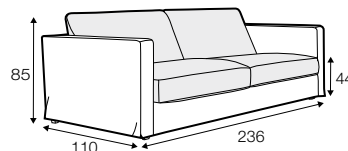

FC fixed

LC loose

modular system

footstool 97x82

footstool 107x92

footstool 122x92

2 seater

2,5 seater

3 seater / or 3 seater divided

set 1  
3 seater left + armchair wide right

set 2 right / or left  
2 seater left / or right + divan right / or left

set 3 right / or left  
3 seater left / or right + divan right / or left