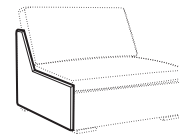

**set 12 right / or left**

available only in standard comfort

sofa bed left / or right + chaiselongue wide box right / or left  
pad 223x143 recommended

box dimensions  
chaiselongue wide

**set 13 right / or left**

available only in standard comfort

sofa bed left / or right + chaiselongue wide right / or left  
pad 223x143 recommended

**extra dimensions**

depth of seat

**accessories**

armrest I

armrest II

endpart left / or right