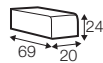

armrest II protection