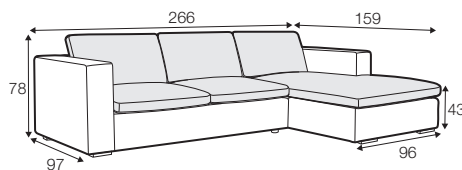

FC fixed

sofa bed

Drawings show combinations with armrest I. Combinations with armrest II are properly shorter in width.

armchair

footstool 75x61

2 seater

3 seater

sofa bed left / or right

only for set 3, 9, 10, 11, 12, 13

set 1 right / or left

3 seater left / or right + chaiselongue wide right / or left

set 2 right / or left

2 seater left / or right + chaiselongue right / or left

set 3 right / or left

available only in standard comfort

sofa bed left / or right + chaiselongue box right / or left

pad 223x143 recommended

box dimensions  
chaiselongue

**set 4**

2 seater left + corner 90° + 2 seater right

**set 5 left / or right**