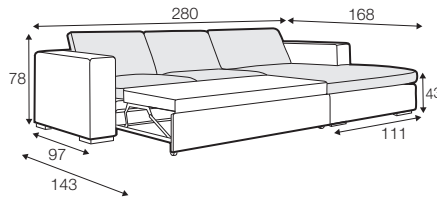

**set 10 left / or right**

available only in standard comfort  
sofa bed left / or right + corner 90° + 3 seater right / or left  
pad 223x143 recommended

**set 11 right / or left**

available only in standard comfort  
sofa bed left / or right + chaiselongue right / or left  
pad 223x143 recommended

**set 12 right / or left**

available only in standard comfort

sofa bed left / or right + chaiselongue wide box right / or left  
pad 223x143 recommended

box dimensions  
chaiselongue wide

**set 13 right / or left**