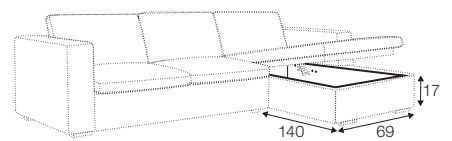

FC fixed

sofa bed

Drawings show combinations with armrest I. Combinations with armrest II are properly shorter in width.

armchair

footstool 75x61

2 seater

3 seater

sofa bed left / or right

only for set 3, 9, 10, 11, 12, 13

set 1 right / or left

3 seater left / or right + chaiselongue wide right / or left

set 2 right / or left

2 seater left / or right + chaiselongue right / or left

set 3 right / or left

available only in standard comfort

sofa bed left / or right + chaiselongue box right / or left

pad 223x143 recommended

box dimensions  
chaiselongue

**set 4**

2 seater left + corner 90° + 2 seater right

**set 5 left / or right**

2 seater left / or right + corner 90° + 3 seater right / or left

**set 6**

3 seater left + corner 90° + 3 seater right

**set 9 left / or right**

available only in standard comfort  
sofa bed left / or right + corner 90° + 2 seater right / or left  
pad 223x143 recommended