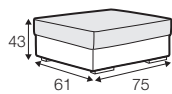

FC fixed

sofa bed

Drawings show combinations with armrest I. Combinations with armrest II are properly shorter in width.

armchair

footstool 75x61

2 seater

3 seater

sofa bed left / or right

only for set 3, 9, 10, 11, 12, 13

set 1 right / or left

3 seater left / or right + chaiselongue wide right / or left

set 2 right / or left

2 seater left / or right + chaiselongue right / or left

set 3 right / or left