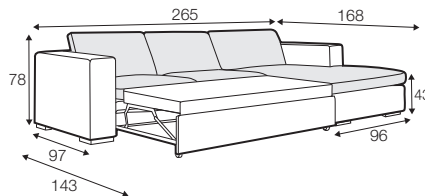

available only in standard comfort

sofa bed left / or right + chaiselongue box right / or left

pad 223x143 recommended

box dimensions  
chaiselongue

**set 4**

2 seater left + corner 90° + 2 seater right

**set 5 left / or right**

2 seater left / or right + corner 90° + 3 seater right / or left

**set 6**

3 seater left + corner 90° + 3 seater right

**set 9 left / or right**

available only in standard comfort  
sofa bed left / or right + corner 90° + 2 seater right / or left  
pad 223x143 recommended

**set 10 left / or right**

available only in standard comfort  
sofa bed left / or right + corner 90° + 3 seater right / or left  
pad 223x143 recommended

**set 11 right / or left**

available only in standard comfort  
sofa bed left / or right + chaiselongue right / or left  
pad 223x143 recommended