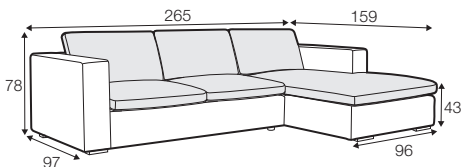

available only in standard comfort

sofa bed left / or right + chaiselongue box right / or left

pad 223x143 recommended

box dimensions  
chaiselongue

**set 4**

2 seater left + corner 90° + 2 seater right

**set 5 left / or right**

2 seater left / or right + corner 90° + 3 seater right / or left

**set 6**

3 seater left + corner 90° + 3 seater right

**set 9 left / or right**

available only in standard comfort  
sofa bed left / or right + corner 90° + 2 seater right / or left  
pad 223x143 recommended

**set 10 left / or right**

available only in standard comfort  
sofa bed left / or right + corner 90° + 3 seater right / or left  
pad 223x143 recommended

**set 11 right / or left**

available only in standard comfort  
sofa bed left / or right + chaiselongue right / or left  
pad 223x143 recommended

**set 12 right / or left**

available only in standard comfort

sofa bed left / or right + chaiselongue wide box right / or left  
pad 223x143 recommended

box dimensions  
chaiselongue wide

**set 13 right / or left**