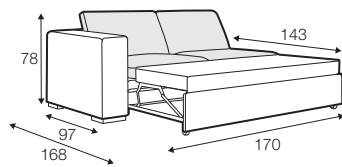

FC fixed

sofa bed

Drawings show combinations with armrest I. Combinations with armrest II are properly shorter in width.

armchair

footstool 75x61

2 seater

3 seater

sofa bed left / or right

only for set 3, 9, 10, 11, 12, 13

set 1 right / or left

3 seater left / or right + chaiselongue wide right / or left

set 2 right / or left

2 seater left / or right + chaiselongue right / or left

set 3 right / or left

available only in standard comfort

sofa bed left / or right + chaiselongue box right / or left

pad 223x143 recommended

box dimensions  
chaiselongue

**set 4**

2 seater left + corner 90° + 2 seater right

**set 5 left / or right**