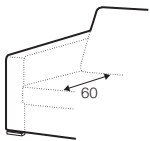

available only in standard comfort

sofa bed left / or right + chaiselongue box right / or left

pad 223x143 recommended

box dimensions  
chaiselongue

**set 4**

2 seater left + corner 90° + 2 seater right

**set 5 left / or right**

**set 10 left / or right**

available only in standard comfort  
sofa bed left / or right + corner 90° + 3 seater right / or left  
pad 223x143 recommended

**set 11 right / or left**

available only in standard comfort  
sofa bed left / or right + chaiselongue right / or left  
pad 223x143 recommended

**set 12 right / or left**

available only in standard comfort

sofa bed left / or right + chaiselongue wide box right / or left  
pad 223x143 recommended

box dimensions  
chaiselongue wide

**set 13 right / or left**

available only in standard comfort

sofa bed left / or right + chaiselongue wide right / or left  
pad 223x143 recommended

**extra dimensions**

depth of seat

**accessories**

armrest I

armrest II

endpart left / or right