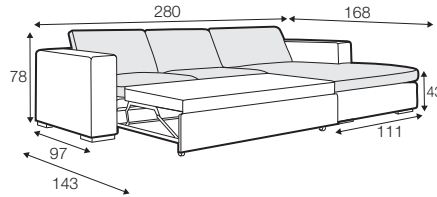

2 seater left / or right + corner 90° + 3 seater right / or left

**set 6**

3 seater left + corner 90° + 3 seater right

**set 9 left / or right**

available only in standard comfort  
sofa bed left / or right + corner 90° + 2 seater right / or left  
pad 223x143 recommended

**set 10 left / or right**

available only in standard comfort  
sofa bed left / or right + corner 90° + 3 seater right / or left  
pad 223x143 recommended

**set 11 right / or left**

available only in standard comfort  
sofa bed left / or right + chaiselongue right / or left  
pad 223x143 recommended

**set 12 right / or left**

available only in standard comfort

sofa bed left / or right + chaiselongue wide box right / or left  
pad 223x143 recommended

box dimensions  
chaiselongue wide

**set 13 right / or left**