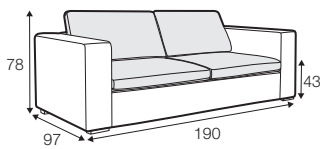

FC fixed

sofa bed

Drawings show combinations with armrest I. Combinations with armrest II are properly shorter in width.

armchair

footstool 75x61

2 seater

3 seater

sofa bed left / or right

only for set 3, 9, 10, 11, 12, 13

set 1 right / or left

3 seater left / or right + chaiselongue wide right / or left

set 2 right / or left

2 seater left / or right + chaiselongue right / or left

set 3 right / or left

available only in standard comfort

sofa bed left / or right + chaiselongue box right / or left

pad 223x143 recommended

box dimensions  
chaiselongue

**set 4**

2 seater left + corner 90° + 2 seater right

**set 5 left / or right**