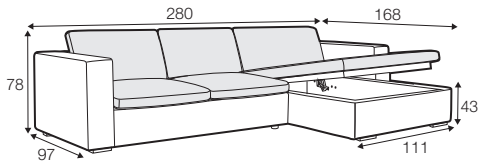

**set 10 left / or right**

available only in standard comfort  
sofa bed left / or right + corner 90° + 3 seater right / or left  
pad 223x143 recommended

**set 11 right / or left**

available only in standard comfort  
sofa bed left / or right + chaiselongue right / or left  
pad 223x143 recommended

**set 12 right / or left**

available only in standard comfort

sofa bed left / or right + chaiselongue wide box right / or left  
pad 223x143 recommended

box dimensions  
chaiselongue wide

**set 13 right / or left**