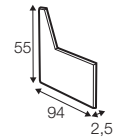

**set 10 left / or right**

available only in standard comfort  
sofa bed left / or right + corner 90° + 3 seater right / or left  
pad 223x143 recommended

**set 11 right / or left**

available only in standard comfort  
sofa bed left / or right + chaiselongue right / or left  
pad 223x143 recommended

**set 12 right / or left**

available only in standard comfort

sofa bed left / or right + chaiselongue wide box right / or left  
pad 223x143 recommended

box dimensions  
chaiselongue wide

**set 13 right / or left**

available only in standard comfort

sofa bed left / or right + chaiselongue wide right / or left  
pad 223x143 recommended

**extra dimensions**

depth of seat

**accessories**

armrest I

armrest II

endpart left / or right