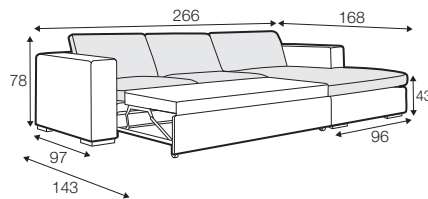

FC fixed

sofa bed

Drawings show combinations with armrest I. Combinations with armrest II are properly shorter in width.

armchair

footstool 75x61

2 seater

3 seater

sofa bed left / or right

only for set 3, 9, 10, 11, 12, 13

set 1 right / or left

3 seater left / or right + chaiselongue wide right / or left

set 2 right / or left

2 seater left / or right + chaiselongue right / or left

set 3 right / or left

available only in standard comfort

sofa bed left / or right + chaiselongue box right / or left

pad 223x143 recommended

box dimensions  
chaiselongue

**set 4**

2 seater left + corner 90° + 2 seater right

**set 5 left / or right**