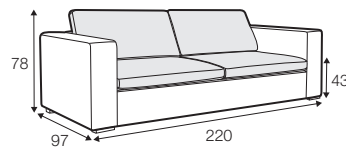

FC fixed

sofa bed

Drawings show combinations with armrest I. Combinations with armrest II are properly shorter in width.

armchair

footstool 75x61

2 seater

3 seater

sofa bed left / or right

only for set 3, 9, 10, 11, 12, 13

set 1 right / or left

3 seater left / or right + chaiselongue wide right / or left

set 2 right / or left

2 seater left / or right + chaiselongue right / or left

set 3 right / or left

available only in standard comfort

sofa bed left / or right + chaiselongue box right / or left

pad 223x143 recommended

box dimensions  
chaiselongue

**set 4**

2 seater left + corner 90° + 2 seater right

**set 5 left / or right**