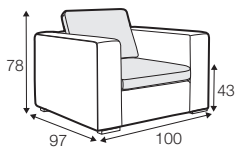

FC fixed

sofa bed

Drawings show combinations with armrest I. Combinations with armrest II are properly shorter in width.

armchair

footstool 75x61

2 seater

3 seater

sofa bed left / or right

only for set 3, 9, 10, 11, 12, 13

set 1 right / or left

3 seater left / or right + chaiselongue wide right / or left

set 2 right / or left

2 seater left / or right + chaiselongue right / or left

set 3 right / or left

available only in standard comfort

sofa bed left / or right + chaiselongue box right / or left

pad 223x143 recommended

box dimensions  
chaiselongue

**set 4**

2 seater left + corner 90° + 2 seater right

**set 5 left / or right**