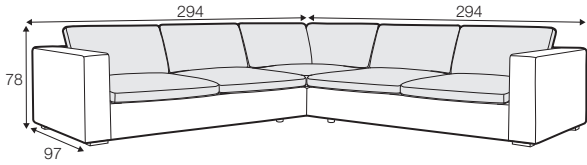

only for set 3, 9, 10, 11, 12, 13

set 1 right / or left

3 seater left / or right + chaiselongue wide right / or left

set 2 right / or left

2 seater left / or right + chaiselongue right / or left

set 3 right / or left

available only in standard comfort

sofa bed left / or right + chaiselongue box right / or left

pad 223x143 recommended

box dimensions  
chaiselongue

**set 4**

2 seater left + corner 90° + 2 seater right

**set 5 left / or right**

2 seater left / or right + corner 90° + 3 seater right / or left

**set 6**

3 seater left + corner 90° + 3 seater right

**set 9 left / or right**

available only in standard comfort  
sofa bed left / or right + corner 90° + 2 seater right / or left  
pad 223x143 recommended

**set 10 left / or right**

available only in standard comfort  
sofa bed left / or right + corner 90° + 3 seater right / or left  
pad 223x143 recommended

**set 11 right / or left**

available only in standard comfort  
sofa bed left / or right + chaiselongue right / or left  
pad 223x143 recommended