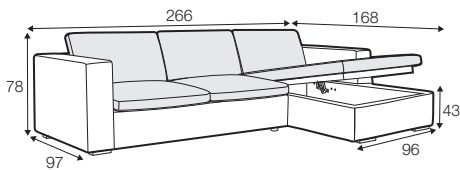

FC fixed

sofa bed

Drawings show combinations with armrest I. Combinations with armrest II are properly shorter in width.

armchair

footstool 75x61

2 seater

3 seater

sofa bed left / or right

only for set 3, 9, 10, 11, 12, 13

set 1 right / or left

3 seater left / or right + chaiselongue wide right / or left

set 2 right / or left

2 seater left / or right + chaiselongue right / or left

set 3 right / or left

available only in standard comfort

sofa bed left / or right + chaiselongue box right / or left

pad 223x143 recommended

box dimensions  
chaiselongue

**set 4**

2 seater left + corner 90° + 2 seater right

**set 5 left / or right**