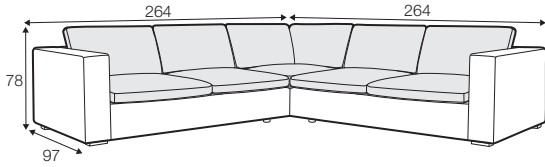

FC fixed

sofa bed

Drawings show combinations with armrest I. Combinations with armrest II are properly shorter in width.

armchair

footstool 75x61

2 seater

3 seater

sofa bed left / or right

only for set 3, 9, 10, 11, 12, 13

set 1 right / or left

3 seater left / or right + chaiselongue wide right / or left

set 2 right / or left

2 seater left / or right + chaiselongue right / or left

set 3 right / or left

available only in standard comfort

sofa bed left / or right + chaiselongue box right / or left

pad 223x143 recommended

box dimensions  
chaiselongue

**set 4**

2 seater left + corner 90° + 2 seater right

**set 5 left / or right**

2 seater left / or right + corner 90° + 3 seater right / or left

**set 6**

3 seater left + corner 90° + 3 seater right

**set 9 left / or right**

available only in standard comfort  
sofa bed left / or right + corner 90° + 2 seater right / or left  
pad 223x143 recommended