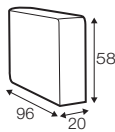

**set 12 right / or left**

available only in standard comfort

sofa bed left / or right + chaiselongue wide box right / or left  
pad 223x143 recommended

box dimensions  
chaiselongue wide

**set 13 right / or left**

available only in standard comfort

sofa bed left / or right + chaiselongue wide right / or left  
pad 223x143 recommended

**extra dimensions**

depth of seat

**accessories**

armrest I

armrest II

endpart left / or right