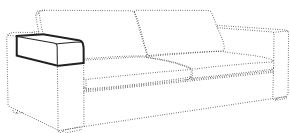

**set 12 right / or left**

available only in standard comfort

sofa bed left / or right + chaiselongue wide box right / or left  
pad 223x143 recommended

box dimensions  
chaiselongue wide

**set 13 right / or left**

available only in standard comfort

sofa bed left / or right + chaiselongue wide right / or left  
pad 223x143 recommended

**extra dimensions**

depth of seat

**accessories**

armrest I

armrest II

endpart left / or right