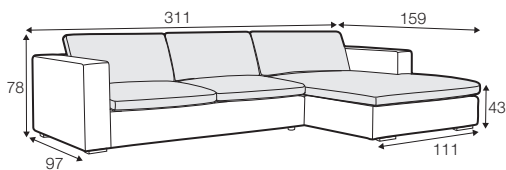

FC fixed

sofa bed

Drawings show combinations with armrest I. Combinations with armrest II are properly shorter in width.

armchair

footstool 75x61

2 seater

3 seater

sofa bed left / or right

only for set 3, 9, 10, 11, 12, 13

set 1 right / or left

3 seater left / or right + chaiselongue wide right / or left

set 2 right / or left

2 seater left / or right + chaiselongue right / or left

set 3 right / or left

available only in standard comfort

sofa bed left / or right + chaiselongue box right / or left

pad 223x143 recommended

box dimensions  
chaiselongue

**set 4**

2 seater left + corner 90° + 2 seater right

**set 5 left / or right**