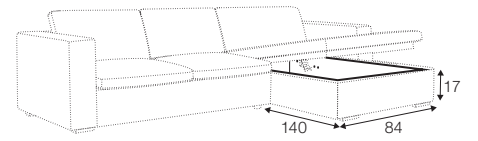

available only in standard comfort

sofa bed left / or right + chaiselongue box right / or left

pad 223x143 recommended

box dimensions  
chaiselongue

**set 4**

2 seater left + corner 90° + 2 seater right

**set 5 left / or right**

2 seater left / or right + corner 90° + 3 seater right / or left

**set 6**

3 seater left + corner 90° + 3 seater right

**set 9 left / or right**

available only in standard comfort  
sofa bed left / or right + corner 90° + 2 seater right / or left  
pad 223x143 recommended

**set 10 left / or right**

available only in standard comfort  
sofa bed left / or right + corner 90° + 3 seater right / or left  
pad 223x143 recommended

**set 11 right / or left**

available only in standard comfort  
sofa bed left / or right + chaiselongue right / or left  
pad 223x143 recommended

**set 12 right / or left**

available only in standard comfort

sofa bed left / or right + chaiselongue wide box right / or left  
pad 223x143 recommended

box dimensions  
chaiselongue wide

**set 13 right / or left**