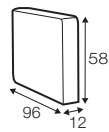

**set 12 right / or left**

available only in standard comfort

sofa bed left / or right + chaiselongue wide box right / or left  
pad 223x143 recommended

box dimensions  
chaiselongue wide

**set 13 right / or left**

available only in standard comfort

sofa bed left / or right + chaiselongue wide right / or left  
pad 223x143 recommended

**extra dimensions**

depth of seat

**accessories**

armrest I

armrest II

endpart left / or right