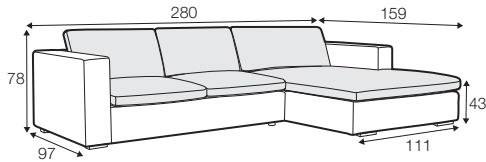

available only in standard comfort

sofa bed left / or right + chaiselongue box right / or left

pad 223x143 recommended

box dimensions  
chaiselongue

**set 4**

2 seater left + corner 90° + 2 seater right

**set 5 left / or right**

2 seater left / or right + corner 90° + 3 seater right / or left

**set 6**

3 seater left + corner 90° + 3 seater right

**set 9 left / or right**

available only in standard comfort  
sofa bed left / or right + corner 90° + 2 seater right / or left  
pad 223x143 recommended

**set 10 left / or right**

available only in standard comfort  
sofa bed left / or right + corner 90° + 3 seater right / or left  
pad 223x143 recommended

**set 11 right / or left**

available only in standard comfort  
sofa bed left / or right + chaiselongue right / or left  
pad 223x143 recommended

**set 12 right / or left**

available only in standard comfort

sofa bed left / or right + chaiselongue wide box right / or left  
pad 223x143 recommended

box dimensions  
chaiselongue wide

**set 13 right / or left**