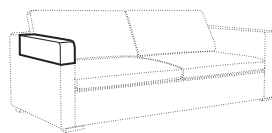

armrest II protection