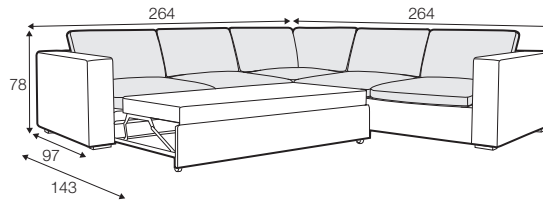

available only in standard comfort

sofa bed left / or right + chaiselongue box right / or left

pad 223x143 recommended

box dimensions  
chaiselongue

**set 4**

2 seater left + corner 90° + 2 seater right

**set 5 left / or right**

2 seater left / or right + corner 90° + 3 seater right / or left

**set 6**

3 seater left + corner 90° + 3 seater right

**set 9 left / or right**

available only in standard comfort  
sofa bed left / or right + corner 90° + 2 seater right / or left  
pad 223x143 recommended

**set 10 left / or right**

available only in standard comfort  
sofa bed left / or right + corner 90° + 3 seater right / or left  
pad 223x143 recommended

**set 11 right / or left**

available only in standard comfort  
sofa bed left / or right + chaiselongue right / or left  
pad 223x143 recommended

**set 12 right / or left**

available only in standard comfort

sofa bed left / or right + chaiselongue wide box right / or left  
pad 223x143 recommended

box dimensions  
chaiselongue wide

**set 13 right / or left**