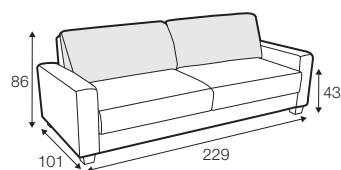

Bari

SITS

Bari

UPHOLSTERY

COMFORTS

COVERS

SPECIAL

Pad attached in sofa bed.

sofa bed 3
with box 166x68

extra dimensions

depth of seat

accessories

pad

legs

no. 19
wood

Sits reserves the right to change construction of products and components used due to improving durability of product and customer satisfaction without any further notice. Explicit ± 2 cm tolerance of all elements sizes.