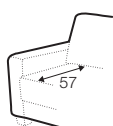

sofa bed 3
with box 166x68

extra dimensions

depth of seat

accessories

pad

legs

no. 19
wood

Sits reserves the right to change construction of products and components used due to improving durability of product and customer satisfaction without any further notice. Explicit ± 2 cm tolerance of all elements sizes.