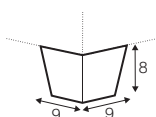

sofa bed 3
with box 166x68

extra dimensions

depth of seat

accessories

pad

legs

no. 19
wood

Sits reserves the right to change construction of products and components used due to improving durability of product and customer satisfaction without any further notice. Explicit ± 2 cm tolerance of all elements sizes.