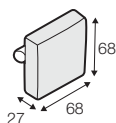

chaiselongue short right / or left  
 back cushion 72x54  
 and back cushion with roll 58x68

## extra dimensions

---

depth of seat

depth of seat  
without cushions

## accessories

---

back cushion  
with roll 58x68  
foam&mix (foam and silicon)

back cushion  
with roll 68x68  
foam

back cushion  
72x54  
mix (foam and silicon)

back cushion  
54x54  
mix (foam and silicon)