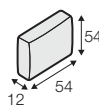

## extra dimensions

---

depth of seat

depth of seat  
without cushions

## accessories

---

back cushion  
with roll 58x68  
foam&mix (foam and silicon)

back cushion  
with roll 68x68  
foam

back cushion  
72x54  
mix (foam and silicon)

back cushion  
54x54  
mix (foam and silicon)