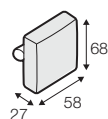

chaiselongue short right / or left  
 back cushion 72x54  
 and back cushion with roll 58x68

## extra dimensions

---

depth of seat

depth of seat  
without cushions

## accessories

---

back cushion  
with roll 58x68  
foam&mix (foam and silicon)

back cushion  
with roll 68x68  
foam

back cushion  
72x54  
mix (foam and silicon)

back cushion  
54x54  
mix (foam and silicon)