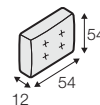

## extra dimensions

---

depth of seat

depth of seat  
without cushions

## accessories

---

back cushion  
with roll 58x68  
foam&mix (foam and silicon)

back cushion  
with roll 68x68  
foam

back cushion  
72x54  
mix (foam and silicon)

back cushion  
54x54  
mix (foam and silicon)