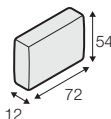

## extra dimensions

---

depth of seat

depth of seat  
without cushions

## accessories

---

back cushion  
with roll 58x68  
foam&mix (foam and silicon)

back cushion  
with roll 68x68  
foam

back cushion  
72x54  
mix (foam and silicon)

back cushion  
54x54  
mix (foam and silicon)