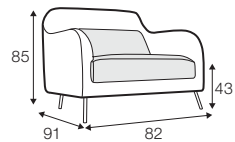

LUX lux

FC fixed

armchair

footstool 70x70

2 seater

3 seater

set 1 right / or left

2 seater left / or right + chaiselongue right / or left

set 2

2 seater left + corner 90° + 2 seater right

extra dimensions

depth of seat

accessories

armchair armrest cover 48x22

armrest cover for others 55x22

legs