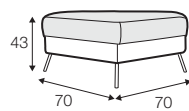

LUX lux

FC fixed

armchair

footstool 70x70

2 seater

3 seater

set 1 right / or left

2 seater left / or right + chaiselongue right / or left

set 2

2 seater left + corner 90° + 2 seater right

extra dimensions

depth of seat

accessories

armchair armrest cover 48x22

armrest cover for others 55x22

legs