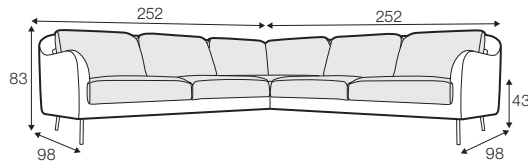

LUX lux

FC fixed

armchair

footstool 70x70

2 seater

3 seater

set 1 right / or left

2 seater left / or right + chaiselongue right / or left

set 2

2 seater left + corner 90° + 2 seater right

extra dimensions

depth of seat

accessories

armchair armrest cover 48x22

armrest cover for others 55x22

legs