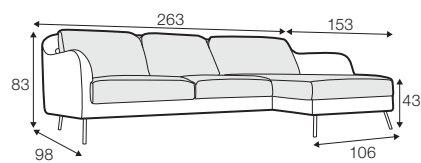

LUX lux

FC fixed

armchair

footstool 70x70

2 seater

3 seater

set 1 right / or left

2 seater left / or right + chaiselongue right / or left

set 2

2 seater left + corner 90° + 2 seater right

extra dimensions

depth of seat

accessories

armchair armrest cover 48x22

armrest cover for others 55x22

legs