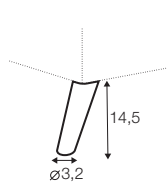

set 2

2 seater left + corner 90° + 2 seater right

extra dimensions

depth of seat

accessories

armchair armrest cover 48x22

armrest cover for others 55x22

legs

no. 141A
wood

no. 160A
metal chrome,
painted black or grey
and brushed steel*

*please check a cost of brushed steel finish with a sale representative

Sits reserves the right to change construction of products and components used due to improving durability of product and customer satisfaction without any further notice. Explicit ± 2 cm tolerance of all elements sizes.