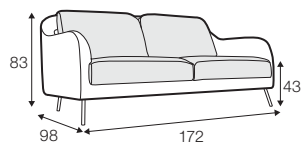

LUX lux

FC fixed

armchair

footstool 70x70

2 seater

3 seater

set 1 right / or left

2 seater left / or right + chaiselongue right / or left

set 2

2 seater left + corner 90° + 2 seater right

extra dimensions

depth of seat

accessories

armchair armrest cover 48x22

armrest cover for others 55x22

legs