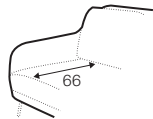

LUX lux

FC fixed

armchair

footstool 70x70

2 seater

3 seater

set 1 right / or left

2 seater left / or right + chaiselongue right / or left

set 2

2 seater left + corner 90° + 2 seater right

extra dimensions

depth of seat

accessories

armchair armrest cover 48x22

armrest cover for others 55x22

legs