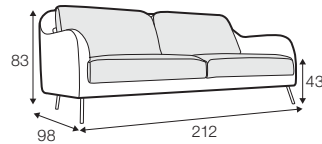

LUX lux

FC fixed

armchair

footstool 70x70

2 seater

3 seater

set 1 right / or left

2 seater left / or right + chaiselongue right / or left

set 2

2 seater left + corner 90° + 2 seater right

extra dimensions

depth of seat

accessories

armchair armrest cover 48x22

armrest cover for others 55x22

legs