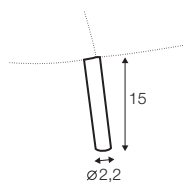

set 2

2 seater left + corner 90° + 2 seater right

extra dimensions

depth of seat

accessories

armchair armrest cover 48x22

armrest cover for others 55x22

legs

no. 141A
wood

no. 160A
metal chrome,
painted black or grey
and brushed steel*

*please check a cost of brushed steel finish with a sale representative

Sits reserves the right to change construction of products and components used due to improving durability of product and customer satisfaction without any further notice. Explicit ± 2 cm tolerance of all elements sizes.