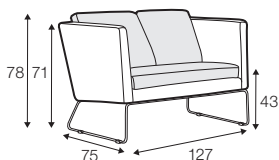

COVERS

FC fixed

armchair

armchair low

chair without armrests

chair with armrests

2 seater

extra dimensions

depth of seat

legs

metal frame

chrome and painted black or grey