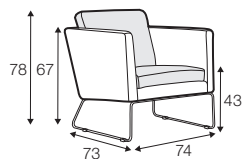

COVERS

FC fixed

armchair

armchair low

chair without armrests

chair with armrests

2 seater

extra dimensions

depth of seat

legs

metal frame

chrome and painted black or grey