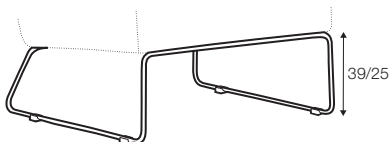

COVERS

FC fixed

armchair

armchair low

chair without armrests

chair with armrests

2 seater

extra dimensions

depth of seat

legs

metal frame

chrome and painted black or grey