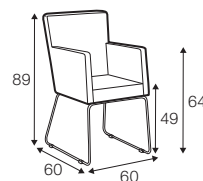

COVERS

FC fixed

armchair

armchair low

chair without armrests

chair with armrests

2 seater

extra dimensions

depth of seat

legs

metal frame

chrome and painted black or grey