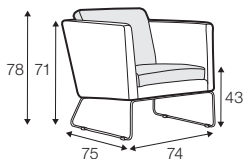

COVERS

FC fixed

armchair

armchair low

chair without armrests

chair with armrests

2 seater

extra dimensions

depth of seat

legs

metal frame

chrome and painted black or grey