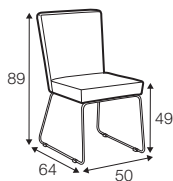

COVERS

FC fixed

armchair

armchair low

chair without armrests

chair with armrests

2 seater

extra dimensions

depth of seat

legs

metal frame

chrome and painted black or grey