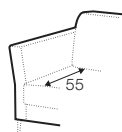

set 1

2 seater left + corner 90° + 2 seater right

set 2 left / or right

2 seater left / or right + corner 90° + 3 seater right / or left

set 3

3 seater left + corner 90° + 3 seater right

set 4 right / or left

3 seater left / or right + divan right / or left

set 5 right / or left

2 seater left or right + divan right / or left

set 6 right / or left

3,5 seater left / or right + divan right / or left

extra dimensions

depth of
armchair seat

depth of
sofa seat

accessories

headrest with roll L-60

legs

no. 109
wood

no. 138
wood

no. 128
aluminium
or aluminium
painted black