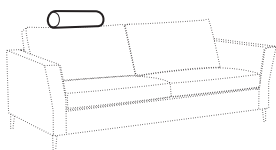

set 1

2 seater left + corner 90° + 2 seater right

set 2 left / or right

2 seater left / or right + corner 90° + 3 seater right / or left

set 3

3 seater left + corner 90° + 3 seater right

set 4 right / or left

3 seater left / or right + divan right / or left

set 5 right / or left

2 seater left or right + divan right / or left

set 6 right / or left

3,5 seater left / or right + divan right / or left

extra dimensions

depth of
armchair seat

depth of
sofa seat

accessories

headrest with roll L-60

legs

no. 109
wood

no. 138
wood

no. 128
aluminium
or aluminium
painted black