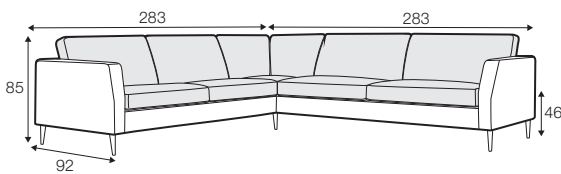

LUX lux

FC fixed

LC loose

armchair

footstool 80x64

2 seater

3 seater

3,5 seater

set 1

2 seater left + corner 90° + 2 seater right

set 2 left / or right

2 seater left / or right + corner 90° + 3 seater right / or left

set 3

3 seater left + corner 90° + 3 seater right

set 4 right / or left

3 seater left / or right + divan right / or left

set 5 right / or left

2 seater left or right + divan right / or left

set 6 right / or left

3,5 seater left / or right + divan right / or left

extra dimensions