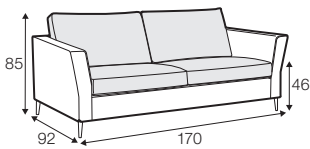

LUX lux

FC fixed

LC loose

armchair

footstool 80x64

2 seater

3 seater

3,5 seater

set 1

2 seater left + corner 90° + 2 seater right

set 2 left / or right

2 seater left / or right + corner 90° + 3 seater right / or left

set 3

3 seater left + corner 90° + 3 seater right

set 4 right / or left

3 seater left / or right + divan right / or left

set 5 right / or left

2 seater left or right + divan right / or left

set 6 right / or left

3,5 seater left / or right + divan right / or left

extra dimensions