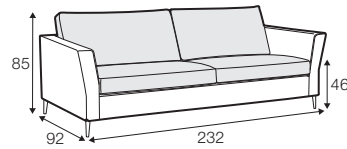

LUX lux

FC fixed

LC loose

armchair

footstool 80x64

2 seater

3 seater

3,5 seater

set 1

2 seater left + corner 90° + 2 seater right

set 2 left / or right

2 seater left / or right + corner 90° + 3 seater right / or left

set 3

3 seater left + corner 90° + 3 seater right

set 4 right / or left

3 seater left / or right + divan right / or left

set 5 right / or left

2 seater left or right + divan right / or left

set 6 right / or left

3,5 seater left / or right + divan right / or left

extra dimensions