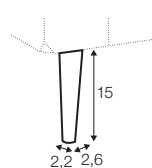

3 seater left / or right + divan right / or left

set 5 right / or left

2 seater left or right + divan right / or left

set 6 right / or left

3,5 seater left / or right + divan right / or left

extra dimensions

depth of
armchair seat

depth of
sofa seat

accessories

headrest with roll L-60

legs

no. 109
wood

no. 138
wood

no. 128
aluminium
or aluminium
painted black