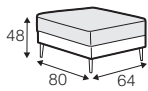

LUX lux

FC fixed

LC loose

armchair

footstool 80x64

2 seater

3 seater

3,5 seater

set 1

2 seater left + corner 90° + 2 seater right

set 2 left / or right

2 seater left / or right + corner 90° + 3 seater right / or left

set 3

3 seater left + corner 90° + 3 seater right

set 4 right / or left

3 seater left / or right + divan right / or left

set 5 right / or left

2 seater left or right + divan right / or left

set 6 right / or left

3,5 seater left / or right + divan right / or left

extra dimensions