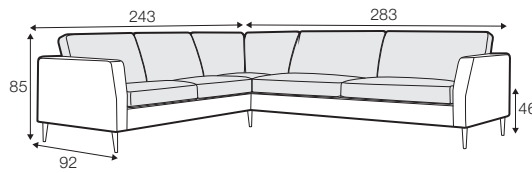

LUX lux

FC fixed

LC loose

armchair

footstool 80x64

2 seater

3 seater

3,5 seater

set 1

2 seater left + corner 90° + 2 seater right

set 2 left / or right

2 seater left / or right + corner 90° + 3 seater right / or left

set 3

3 seater left + corner 90° + 3 seater right

set 4 right / or left

3 seater left / or right + divan right / or left

set 5 right / or left

2 seater left or right + divan right / or left

set 6 right / or left

3,5 seater left / or right + divan right / or left

extra dimensions