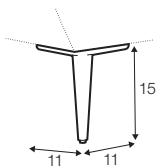

set 1

2 seater left + corner 90° + 2 seater right

set 2 left / or right

2 seater left / or right + corner 90° + 3 seater right / or left

set 3

3 seater left + corner 90° + 3 seater right

set 4 right / or left

3 seater left / or right + divan right / or left

set 5 right / or left

2 seater left or right + divan right / or left

set 6 right / or left

3,5 seater left / or right + divan right / or left

extra dimensions

depth of
armchair seat

depth of
sofa seat

accessories

headrest with roll L-60

legs

no. 109
wood

no. 138
wood

no. 128
aluminium
or aluminium
painted black