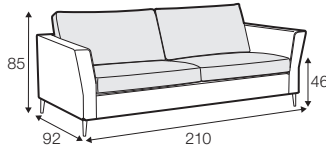

LUX lux

FC fixed

LC loose

armchair

footstool 80x64

2 seater

3 seater

3,5 seater

set 1

2 seater left + corner 90° + 2 seater right

set 2 left / or right

2 seater left / or right + corner 90° + 3 seater right / or left

set 3

3 seater left + corner 90° + 3 seater right

set 4 right / or left

3 seater left / or right + divan right / or left

set 5 right / or left

2 seater left or right + divan right / or left

set 6 right / or left

3,5 seater left / or right + divan right / or left

extra dimensions