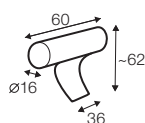

set 1

2 seater left + corner 90° + 2 seater right

set 2 left / or right

2 seater left / or right + corner 90° + 3 seater right / or left

set 3

3 seater left + corner 90° + 3 seater right

set 4 right / or left

3 seater left / or right + divan right / or left

set 5 right / or left

2 seater left or right + divan right / or left

set 6 right / or left

3,5 seater left / or right + divan right / or left

extra dimensions

depth of
armchair seat

depth of
sofa seat

accessories

headrest with roll L-60

legs

no. 109
wood

no. 138
wood

no. 128
aluminium
or aluminium
painted black