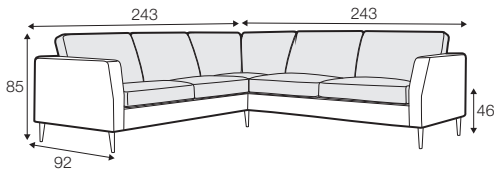

LUX lux

FC fixed

LC loose

armchair

footstool 80x64

2 seater

3 seater

3,5 seater

set 1

2 seater left + corner 90° + 2 seater right

set 2 left / or right

2 seater left / or right + corner 90° + 3 seater right / or left

set 3

3 seater left + corner 90° + 3 seater right

set 4 right / or left

3 seater left / or right + divan right / or left

set 5 right / or left

2 seater left or right + divan right / or left

set 6 right / or left

3,5 seater left / or right + divan right / or left

extra dimensions