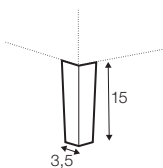

3 seater left / or right + divan right / or left

set 5 right / or left

2 seater left or right + divan right / or left

set 6 right / or left

3,5 seater left / or right + divan right / or left

extra dimensions

depth of
armchair seat

depth of
sofa seat

accessories

headrest with roll L-60

legs

no. 109
wood

no. 138
wood

no. 128
aluminium
or aluminium
painted black