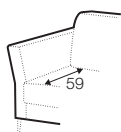

set 1

2 seater left + corner 90° + 2 seater right

set 2 left / or right

2 seater left / or right + corner 90° + 3 seater right / or left

set 3

3 seater left + corner 90° + 3 seater right

set 4 right / or left

3 seater left / or right + divan right / or left

set 5 right / or left

2 seater left or right + divan right / or left

set 6 right / or left

3,5 seater left / or right + divan right / or left

extra dimensions

depth of
armchair seat

depth of
sofa seat

accessories

headrest with roll L-60

legs

no. 109
wood

no. 138
wood

no. 128
aluminium
or aluminium
painted black