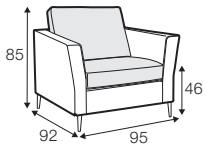

LUX lux

FC fixed

LC loose

armchair

footstool 80x64

2 seater

3 seater

3,5 seater

set 1

2 seater left + corner 90° + 2 seater right

set 2 left / or right

2 seater left / or right + corner 90° + 3 seater right / or left

set 3

3 seater left + corner 90° + 3 seater right

set 4 right / or left

3 seater left / or right + divan right / or left

set 5 right / or left

2 seater left or right + divan right / or left

set 6 right / or left

3,5 seater left / or right + divan right / or left

extra dimensions