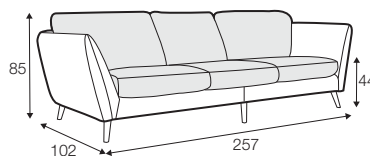

classic

COVERS

fixed

loose
with velcro

SPECIAL

modular
system

All drawings shown height with leg no. 141A H-14.

armchair

armchair wide

footstool 90x70

2 seater

3 seater

3XL seater (divided, two cushions)

3XL seater (divided, three cushions)

set 1 right / or left

2 seater left / or right
+ chaiselongue right / or left

set 2 right / or left

3 seater left / or right
+ chaiselongue wide right / or left

set 3 right / or left

2 seater left / or right + divan right / or left

set 4 right / or left

3 seater left / or right + divan right / or left

set 5 right / or left
3 seater left / or right + cozy corner right / or left

set 6
divan left + 2 seater without armrests + divan right

set 7 right / or left
chaiselongue left / or right + 2 seater without armrests
+ divan right / or left