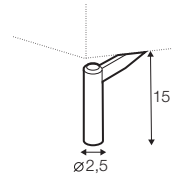

no. 145A
metal chrome,
painted black or grey
and brushed steel*

*please check a cost of brushed steel finish with a sale representative.

Sits reserves the right to change construction of products and components used due to improving durability of product and customer satisfaction without any further notice. Explicit ± 2 cm tolerance of all elements sizes.

date: 12.2020

sits.eu