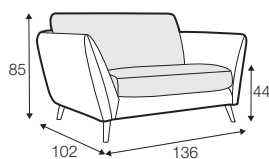

classic

COVERS

fixed

loose
with velcro

SPECIAL

modular
system

All drawings shown height with leg no. 141A H-14.

armchair

armchair wide

footstool 90x70

2 seater

3 seater

3XL seater (divided, two cushions)

3XL seater (divided, three cushions)

set 1 right / or left

2 seater left / or right
+ chaiselongue right / or left

set 2 right / or left

3 seater left / or right
+ chaiselongue wide right / or left

set 3 right / or left

2 seater left / or right + divan right / or left

set 4 right / or left

3 seater left / or right + divan right / or left

divan right / or left

corner 90° no. 1

corner 90° no. 2

cozy corner right / or left

corner 30°

extra dimensions

depth of seat

accessories