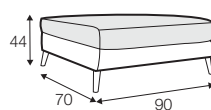

classic

COVERS

fixed

loose
with velcro

SPECIAL

modular
system

All drawings shown height with leg no. 141A H-14.

armchair

armchair wide

footstool 90x70

2 seater

3 seater

3XL seater (divided, two cushions)

3XL seater (divided, three cushions)

set 1 right / or left

2 seater left / or right
+ chaiselongue right / or left

set 2 right / or left

3 seater left / or right
+ chaiselongue wide right / or left

set 3 right / or left

2 seater left / or right + divan right / or left

set 4 right / or left

3 seater left / or right + divan right / or left