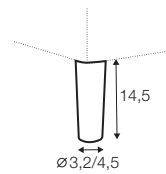

no. 153
wood