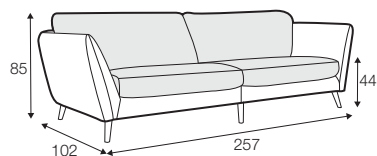

classic

COVERS

fixed

loose
with velcro

SPECIAL

modular
system

All drawings shown height with leg no. 141A H-14.

armchair

armchair wide

footstool 90x70

2 seater

3 seater

3XL seater (divided, two cushions)

3XL seater (divided, three cushions)

set 1 right / or left

2 seater left / or right
+ chaiselongue right / or left

set 2 right / or left

3 seater left / or right
+ chaiselongue wide right / or left

set 3 right / or left

2 seater left / or right + divan right / or left

set 4 right / or left

3 seater left / or right + divan right / or left

set 5 right / or left
3 seater left / or right + cozy corner right / or left

set 6
divan left + 2 seater without armrests + divan right

set 7 right / or left
chaiselongue left / or right + 2 seater without armrests
+ divan right / or left