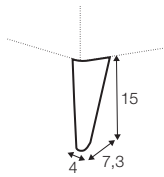

divan right / or left

corner 90° no. 1

corner 90° no. 2

cozy corner right / or left

corner 30°

extra dimensions

depth of seat

accessories

headrest L-62

headrest L-77

armrest protection

endpart left / or right

legs

no. 141A
wood
recommended

no. 91
wood

no. 152
wood