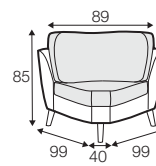

set 8 right / or left
3 seater left / or right + corner 90° no. 1 + 2 seater right / or left

set 9 right / or left
3 seater left / or right + corner 90° no. 2
+ 2 seater right / or left

set 10 left / or right
chaiselongue left / or right + 2 seater without armrests
+ corner 90° no. 1 + 2 seater right / or left

set 13
armchair left + corner 30°
+ armchair right

set 14
armchair wide left + corner 30°
+ armchair wide right

modular system

elements of the modular system

armchair left / or right

armchair
without armrests

armchair wide left / or right

armchair wide
without armrests

2 seater left / or right

2 seater without armrests

3 seater left / or right

3 seater without armrests

chaiselongue right / or left

chaiselongue wide
right / or left

divan right / or left

corner 90° no. 1

corner 90° no. 2

cozy corner right / or left

corner 30°

extra dimensions

depth of seat

accessories