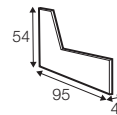

divan right / or left

corner 90° no. 1

corner 90° no. 2

cozy corner right / or left

corner 30°

extra dimensions

depth of seat

accessories

headrest L-62

headrest L-77

armrest protection

endpart left / or right

legs

no. 141A
wood
recommended

no. 91
wood

no. 152
wood

no. 141B
wood

no. 153
wood

no. 145A
metal chrome,
painted black or grey
and brushed steel*

*please check a cost of brushed steel finish with a sale representative.

Sits reserves the right to change construction of products and components used due to improving durability of product and customer satisfaction without any further notice. Explicit ± 2 cm tolerance of all elements sizes.