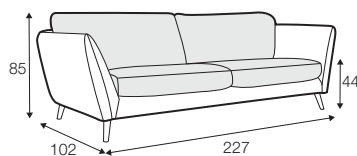

classic

COVERS

fixed

loose
with velcro

SPECIAL

modular
system

All drawings shown height with leg no. 141A H-14.

armchair

armchair wide

footstool 90x70

2 seater

3 seater

3XL seater (divided, two cushions)

3XL seater (divided, three cushions)

set 1 right / or left

2 seater left / or right
+ chaiselongue right / or left

set 2 right / or left

3 seater left / or right
+ chaiselongue wide right / or left

set 3 right / or left

2 seater left / or right + divan right / or left

set 4 right / or left

3 seater left / or right + divan right / or left

divan right / or left

corner 90° no. 1

corner 90° no. 2

cozy corner right / or left

corner 30°

extra dimensions

depth of seat

accessories