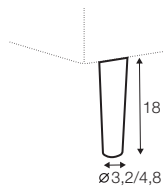

divan right / or left

corner 90° no. 1

corner 90° no. 2

cozy corner right / or left

corner 30°

extra dimensions

depth of seat

accessories

headrest L-62

headrest L-77

armrest protection

endpart left / or right

legs

no. 141A
wood
recommended

no. 91
wood

no. 152
wood