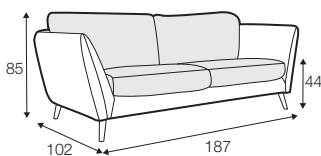

classic

COVERS

fixed

loose
with velcro

SPECIAL

modular
system

All drawings shown height with leg no. 141A H-14.

armchair

armchair wide

footstool 90x70

2 seater

3 seater

3XL seater (divided, two cushions)

3XL seater (divided, three cushions)

set 1 right / or left

2 seater left / or right
+ chaiselongue right / or left

set 2 right / or left

3 seater left / or right
+ chaiselongue wide right / or left

set 3 right / or left

2 seater left / or right + divan right / or left

set 4 right / or left

3 seater left / or right + divan right / or left

divan right / or left

corner 90° no. 1

corner 90° no. 2

cozy corner right / or left

corner 30°

extra dimensions

depth of seat

accessories