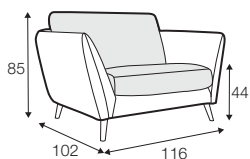

classic

COVERS

fixed

loose
with velcro

SPECIAL

modular
system

All drawings shown height with leg no. 141A H-14.

armchair

armchair wide

footstool 90x70

2 seater

3 seater

3XL seater (divided, two cushions)

3XL seater (divided, three cushions)

set 1 right / or left

2 seater left / or right
+ chaiselongue right / or left

set 2 right / or left

3 seater left / or right
+ chaiselongue wide right / or left

set 3 right / or left

2 seater left / or right + divan right / or left

set 4 right / or left

3 seater left / or right + divan right / or left

divan right / or left

corner 90° no. 1

corner 90° no. 2

cozy corner right / or left

corner 30°

extra dimensions

depth of seat

accessories