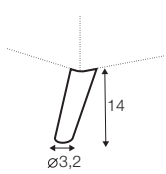

divan right / or left

corner 90° no. 1

corner 90° no. 2

cozy corner right / or left

corner 30°

extra dimensions

depth of seat

accessories

headrest L-62

headrest L-77

armrest protection

endpart left / or right

legs

no. 141A
wood
recommended

no. 91
wood

no. 152
wood