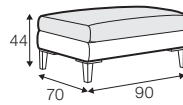

FC fixed

LCV loose with velcro

modular system

Drawings shown height with leg no. 141A H-14.

armchair

armchair wide

footstool 90x70

2 seater

3 seater

set 1 right / or left

2 seater right / or left  
+ chaiselongue left / or right

set 2 right / or left

3 seater right / or left  
+ chaiselongue wide left / or right

set 3 right / or left

2 seater right / or left + divan left / or right

set 4 right / or left

3 seater right / or left + divan left / or right

set 5 left / or right

cozy corner left / or right + 3 seater right / or left

set 6

divan left / or right + 2 seater without armrest  
+ divan right / or left