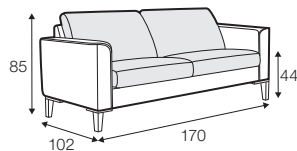

FC fixed

LCV loose with velcro

modular system

Drawings shown height with leg no. 141A H-14.

armchair

armchair wide

footstool 90x70

2 seater

3 seater

set 1 right / or left

2 seater right / or left  
+ chaiselongue left / or right

set 2 right / or left

3 seater right / or left  
+ chaiselongue wide left / or right

set 3 right / or left

2 seater right / or left + divan left / or right

set 4 right / or left

3 seater right / or left + divan left / or right

set 5 left / or right

cozy corner left / or right + 3 seater right / or left

set 6

divan left / or right + 2 seater without armrest  
+ divan right / or left