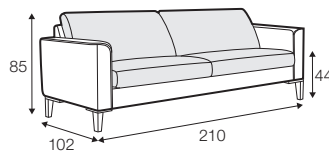

FC fixed

LCV loose with velcro

modular system

Drawings shown height with leg no. 141A H-14.

armchair

armchair wide

footstool 90x70

2 seater

3 seater

set 1 right / or left

2 seater right / or left  
+ chaiselongue left / or right

set 2 right / or left

3 seater right / or left  
+ chaiselongue wide left / or right

set 3 right / or left

2 seater right / or left + divan left / or right

set 4 right / or left

3 seater right / or left + divan left / or right

set 5 left / or right

cozy corner left / or right + 3 seater right / or left

set 6

divan left / or right + 2 seater without armrest  
+ divan right / or left