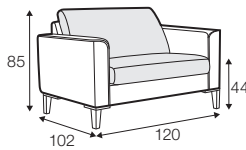

FC fixed

LCV loose with velcro

modular system

Drawings shown height with leg no. 141A H-14.

armchair

armchair wide

footstool 90x70

2 seater

3 seater

set 1 right / or left

2 seater right / or left  
+ chaiselongue left / or right

set 2 right / or left

3 seater right / or left  
+ chaiselongue wide left / or right

set 3 right / or left

2 seater right / or left + divan left / or right

set 4 right / or left

3 seater right / or left + divan left / or right

set 5 left / or right

cozy corner left / or right + 3 seater right / or left

set 6

divan left / or right + 2 seater without armrest  
+ divan right / or left