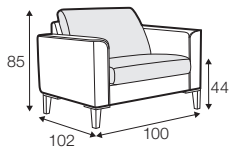

FC fixed

LCV loose with velcro

modular system

Drawings shown height with leg no. 141A H-14.

armchair

armchair wide

footstool 90x70

2 seater

3 seater

set 1 right / or left

2 seater right / or left  
+ chaiselongue left / or right

set 2 right / or left

3 seater right / or left  
+ chaiselongue wide left / or right

set 3 right / or left

2 seater right / or left + divan left / or right

set 4 right / or left

3 seater right / or left + divan left / or right

set 5 left / or right

cozy corner left / or right + 3 seater right / or left

set 6

divan left / or right + 2 seater without armrest  
+ divan right / or left