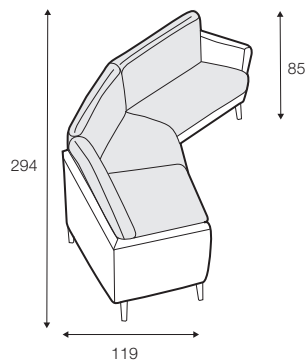

FC fixed

LCV loose with velcro

modular system

Drawings shown height with leg no. 141A H-14.

armchair

armchair wide

footstool 90x70

2 seater

set 7 left / or right

chaiselongue left / or right + 2 seater without armrest  
+ divan right / or left

**set 8 right / or left**  
3 seater left + corner 90° no. 1 + 2 seater right

**set 9 left / or right**  
2 seater left / or right + corner 90° no. 2  
+ 3 seater right / or left

**set 10 left / or right**  
chaiselongue left / or right + 2 seater without armrest  
+ corner 90° no. 1 + 2 seater right / or left

**set 13**  
armchair left + corner 30°  
+ armchair right

**set 14**  
armchair wide left + corner 30°  
+ armchair wide right