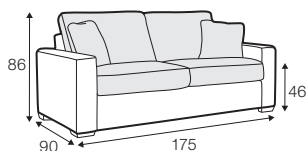

## COVERS

FC fixed

armchair

footstool 82x62

2 seater

2,5 seater

3 seater

3,5 seater

set 1 right / or left

3 seater left / or right

+ chaiselongue right / or left

example of leather cover

2 seater

## extra dimensions

depth of seat