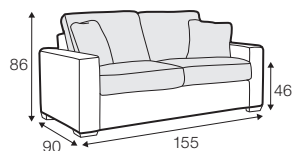

## COVERS

FC fixed

armchair

footstool 82x62

2 seater

2,5 seater

3 seater

3,5 seater

set 1 right / or left

3 seater left / or right

+ chaiselongue right / or left

example of leather cover

2 seater

## extra dimensions

depth of seat