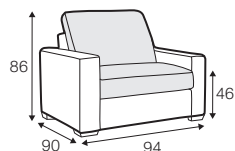

## COVERS

FC fixed

armchair

footstool 82x62

2 seater

2,5 seater

3 seater

3,5 seater