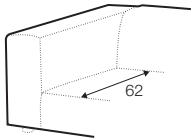

## elements of the modular system

---

element 70  
left / or right

element 70  
without armrests

element 70x133  
without armrests

element 90  
left / or right

element 90  
without armrests

element 90x133  
without armrests

2 seater left / or right

2 seater without armrests

3 seater left / or right

3 seater without armrests

chaiselongue 95x133  
right / or left

chaiselongue 115x133  
right / or left

chaiselongue 115x170  
right / or left

bench right / or left

divan right / or left

corner 90°

## extra dimensions

---

depth of seat