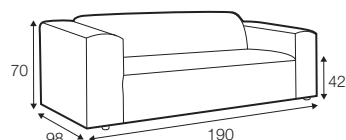

modular system

All elements available also as freestanding elements.

footstool 70x60

footstool 90x60

2 seater

3 seater

set 1 right / or left

2 seater left / or right + chaiselongue 115x170 right / or left

set 2 right / or left

2 seater left / or right + divan right / or left

set 3 right / or left

3 seater left / or right + chaiselongue 115x170 right / or left

set 4 right / or left

3 seater left / or right + divan right / or left

set 5 right / or right

bench left / or right + element 90 without armrests  
+ chaiselongue 115x133 right / or left