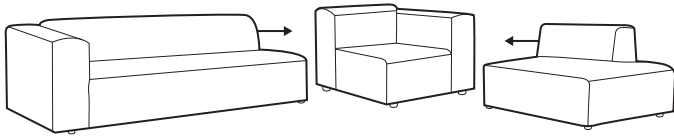

modular system

---

elements of the modular system