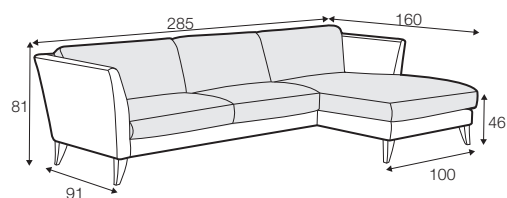

## COVERS

FC fixed

armchair

footstool 85x70

2 seater

3 seater

set 1 right / or left

3 seater left / or right + chaiselongue right / or left

set 2 right / or left

2 seater left / or right + chaiselongue right / or left

## extra dimensions

depth of seat