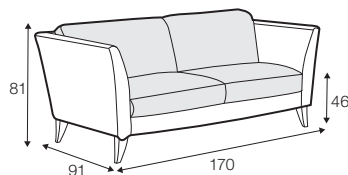

## COVERS

FC fixed

armchair

footstool 85x70

2 seater

3 seater

set 1 right / or left

3 seater left / or right + chaiselongue right / or left

set 2 right / or left

2 seater left / or right + chaiselongue right / or left

## extra dimensions

depth of seat