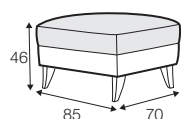

## COVERS

FC fixed

armchair

footstool 85x70

2 seater

3 seater

set 1 right / or left

3 seater left / or right + chaiselongue right / or left