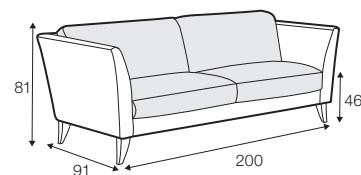

## COVERS

FC fixed

armchair

footstool 85x70

2 seater

3 seater

set 1 right / or left

3 seater left / or right + chaiselongue right / or left

set 2 right / or left

2 seater left / or right + chaiselongue right / or left