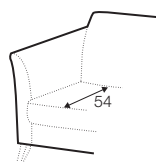

## COVERS

FC fixed

armchair

footstool 85x70

2 seater

3 seater

set 1 right / or left

3 seater left / or right + chaiselongue right / or left

set 2 right / or left

2 seater left / or right + chaiselongue right / or left

## extra dimensions

depth of seat