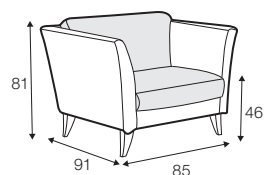

## COVERS

FC fixed

armchair

footstool 85x70

2 seater

3 seater

set 1 right / or left

3 seater left / or right + chaiselongue right / or left

set 2 right / or left

2 seater left / or right + chaiselongue right / or left