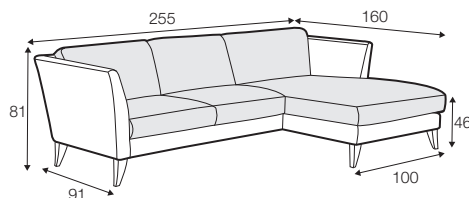

## COVERS

FC fixed

armchair

footstool 85x70

2 seater

3 seater

set 1 right / or left

3 seater left / or right + chaiselongue right / or left

set 2 right / or left

2 seater left / or right + chaiselongue right / or left

## extra dimensions

depth of seat