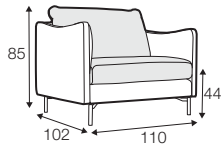

COVERS

FC fixed

LCV loose with velcro

COVERS

modular system

All drawings shown height with leg no. 141A H-14.

armchair

armchair wide

footstool 90x70

2 seater

3 seater

3XL seater (divided, two cushions)

3XL seater (divided, three cushions)

set 1 right / or left
2 seater left / or right + chaiselongue right / or left

set 2 right / or left
3 seater left / or right + chaiselongue wide right / or left

set 3 right / or left
2 seater left / or right + divan right / or left

set 4 right / or left
3 seater left / or right + divan right / or left

set 5 right / or left
3 seater left / or right + cozy corner right / or left

set 6
divan left + 2 seater without armrests + divan right

set 7 right / or left
chaiselongue left / or right + 2 seater without armrests
+ divan right / or left

set 8 right / or left
3 seater left / or right + corner 90° no. 1 + 2 seater right / or left