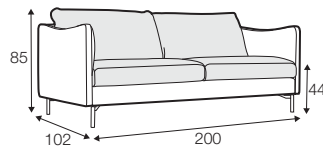

COVERS

FC fixed

LCV loose with velcro

COVERS

modular system

All drawings shown height with leg no. 141A H-14.

armchair

armchair wide

footstool 90x70

2 seater

3 seater

3XL seater (divided, two cushions)

3XL seater (divided, three cushions)

set 1 right / or left
2 seater left / or right + chaiselongue right / or left

set 2 right / or left
3 seater left / or right + chaiselongue wide right / or left

set 3 right / or left
2 seater left / or right + divan right / or left

set 4 right / or left
3 seater left / or right + divan right / or left

set 5 right / or left
3 seater left / or right + cozy corner right / or left

set 6
divan left + 2 seater without armrests + divan right

set 7 right / or left
chaiselongue left / or right + 2 seater without armrests
+ divan right / or left

set 8 right / or left
3 seater left / or right + corner 90° no. 1 + 2 seater right / or left