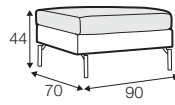

COVERS

FC fixed

LCV loose with velcro

COVERS

modular system

All drawings shown height with leg no. 141A H-14.

armchair

armchair wide

footstool 90x70

2 seater

3 seater

3XL seater (divided, two cushions)

3XL seater (divided, three cushions)

set 1 right / or left
2 seater left / or right + chaiselongue right / or left

set 2 right / or left
3 seater left / or right + chaiselongue wide right / or left