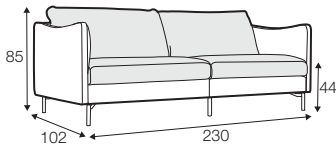

COVERS

FC fixed

LCV loose with velcro

COVERS

modular system

All drawings shown height with leg no. 141A H-14.

armchair

armchair wide

footstool 90x70

2 seater

3 seater

3XL seater (divided, two cushions)

3XL seater (divided, three cushions)

set 1 right / or left
2 seater left / or right + chaiselongue right / or left

set 2 right / or left
3 seater left / or right + chaiselongue wide right / or left

set 3 right / or left
2 seater left / or right + divan right / or left

set 4 right / or left
3 seater left / or right + divan right / or left

set 5 right / or left
3 seater left / or right + cozy corner right / or left

set 6
divan left + 2 seater without armrests + divan right

set 7 right / or left
chaiselongue left / or right + 2 seater without armrests
+ divan right / or left

set 8 right / or left
3 seater left / or right + corner 90° no. 1 + 2 seater right / or left