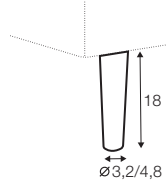

divan right / or left

corner 90° no. 1

corner 90° no. 2

cozy corner right / or left

corner 30°

extra dimensions

depth of seat

accessories

headrest L-62

headrest L-77

legs

no. 141A
wood
recommended

no. 91
wood

no. 141B
wood

no. 152
wood

no. 153
wood