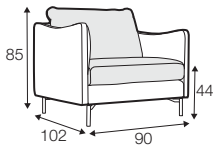

COVERS

FC fixed

LCV loose with velcro

COVERS

modular system

All drawings shown height with leg no. 141A H-14.

armchair

armchair wide

footstool 90x70

2 seater

3 seater

3XL seater (divided, two cushions)

3XL seater (divided, three cushions)

set 1 right / or left
2 seater left / or right + chaiselongue right / or left

set 2 right / or left
3 seater left / or right + chaiselongue wide right / or left

set 3 right / or left
2 seater left / or right + divan right / or left

set 4 right / or left
3 seater left / or right + divan right / or left

set 5 right / or left
3 seater left / or right + cozy corner right / or left

set 6
divan left + 2 seater without armrests + divan right

set 7 right / or left
chaiselongue left / or right + 2 seater without armrests
+ divan right / or left

set 8 right / or left
3 seater left / or right + corner 90° no. 1 + 2 seater right / or left