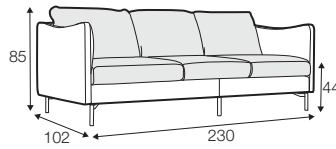

COVERS

FC fixed

LCV loose with velcro

COVERS

modular system

All drawings shown height with leg no. 141A H-14.

armchair

armchair wide

footstool 90x70

2 seater

3 seater

3XL seater (divided, two cushions)

3XL seater (divided, three cushions)

set 1 right / or left
2 seater left / or right + chaiselongue right / or left

set 2 right / or left
3 seater left / or right + chaiselongue wide right / or left

set 3 right / or left
2 seater left / or right + divan right / or left

set 4 right / or left
3 seater left / or right + divan right / or left

set 5 right / or left
3 seater left / or right + cozy corner right / or left

set 6
divan left + 2 seater without armrests + divan right

set 7 right / or left
chaiselongue left / or right + 2 seater without armrests
+ divan right / or left

set 8 right / or left
3 seater left / or right + corner 90° no. 1 + 2 seater right / or left