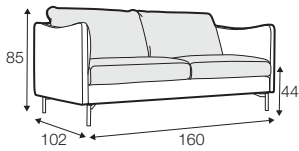

COVERS

FC fixed

LCV loose with velcro

COVERS

modular system

All drawings shown height with leg no. 141A H-14.

armchair

armchair wide

footstool 90x70

2 seater

3 seater

3XL seater (divided, two cushions)

3XL seater (divided, three cushions)

set 1 right / or left
2 seater left / or right + chaiselongue right / or left

set 2 right / or left
3 seater left / or right + chaiselongue wide right / or left

set 3 right / or left
2 seater left / or right + divan right / or left

set 4 right / or left
3 seater left / or right + divan right / or left

set 5 right / or left
3 seater left / or right + cozy corner right / or left

set 6
divan left + 2 seater without armrests + divan right

set 7 right / or left
chaiselongue left / or right + 2 seater without armrests
+ divan right / or left

set 8 right / or left
3 seater left / or right + corner 90° no. 1 + 2 seater right / or left