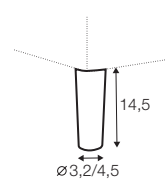

divan right / or left

corner 90° no. 1

corner 90° no. 2

cozy corner right / or left

corner 30°

extra dimensions

depth of seat

accessories

headrest L-62

headrest L-77

legs

no. 141A
wood
recommended

no. 91
wood

no. 141B
wood

no. 152
wood

no. 153
wood