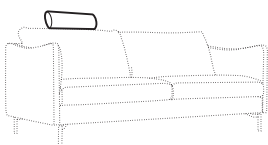

set 13
armchair left + corner 30°
+ armchair right

set 14
armchair wide left + corner 30°
+ armchair wide right

modular system

elements of the modular system

armchair
left / or right

armchair
without armrests

armchair wide
left / or right

armchair wide
without armrests

2 seater left / or right

2 seater
without armrests

3 seater left / or right

3 seater
without armrests

chaiselongue right / or left

chaiselongue wide
right / or left

divan right / or left

corner 90° no. 1

corner 90° no. 2

cozy corner right / or left

corner 30°

extra dimensions

depth of seat

accessories