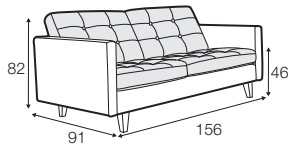

Kalle

SITS

Kalle

UPHOLSTERY

COMFORTS

COVERS

Buttons available in one colour.

footstool 80x64

2 seater

3 seater

extra dimensions

depth of seat

legs

no. 109
wood

no. 151
metal chrome,
painted black or grey

There are two options to place the leg.

under frame

under armrest

Sits reserves the right to change construction of products and components used due to improving durability of product and customer satisfaction without any further notice. Explicit ± 2 cm tolerance of all elements sizes.