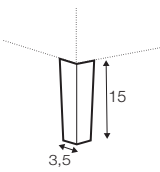

2 seater

3 seater

extra dimensions

depth of seat

legs

no. 109
wood

no. 151
metal chrome,
painted black or grey

There are two options to place the leg.

under frame

under armrest

Sits reserves the right to change construction of products and components used due to improving durability of product and customer satisfaction without any further notice. Explicit ± 2 cm tolerance of all elements sizes.