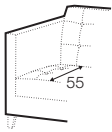

2 seater

3 seater

extra dimensions

depth of seat

legs

no. 109
wood

no. 151
metal chrome,
painted black or grey

There are two options to place the leg.