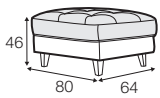

footstool 80x64