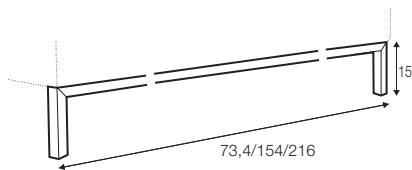

2 seater

3 seater

extra dimensions

depth of seat

legs

no. 109
wood

no. 151
metal chrome,
painted black or grey

There are two options to place the leg.

under frame

under armrest

Sits reserves the right to change construction of products and components used due to improving durability of product and customer satisfaction without any further notice. Explicit ± 2 cm tolerance of all elements sizes.