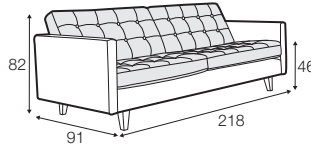

Kalle

SITS

Kalle

UPHOLSTERY

COMFORTS

COVERS

Buttons available in one colour.

footstool 80x64

2 seater

3 seater

extra dimensions

depth of seat

legs

no. 109
wood

no. 151
metal chrome,
painted black or grey

There are two options to place the leg.

under frame

under armrest

Sits reserves the right to change construction of products and components used due to improving durability of product and customer satisfaction without any further notice. Explicit ± 2 cm tolerance of all elements sizes.