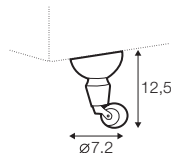

FC fixed

armchair

footstool 76x58

3 seater

3,5 seater

3,5 seater divided

chaiselongue right / or left
available also as freestanding

set 1 right / or left
3 seater left / or right
+ chaiselongue right / or left

extra dimensions

depth of seat

legs

no. 11
wood with gold
or silver wheels
front

no. 35
wood
front

no. 34
wood
back

no. 34
wood
footstool