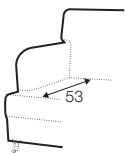

FC fixed

armchair

footstool 76x58

3 seater

3,5 seater

3,5 seater divided

chaiselongue right / or left
available also as freestanding

set 1 right / or left
3 seater left / or right
+ chaiselongue right / or left

extra dimensions

depth of seat

legs

no. 11
wood with gold
or silver wheels
front

no. 35
wood
front

no. 34
wood
back

no. 34
wood
footstool