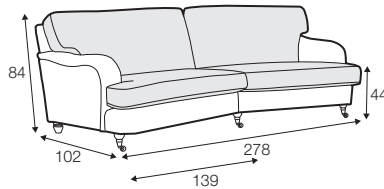

FC fixed

armchair

footstool 76x58

3 seater

3,5 seater

3,5 seater divided

chaiselongue right / or left
available also as freestanding

set 1 right / or left
3 seater left / or right
+ chaiselongue right / or left

extra dimensions

depth of seat

legs

no. 11
wood with gold
or silver wheels
front

no. 35
wood
front

no. 34
wood
back

no. 34
wood
footstool