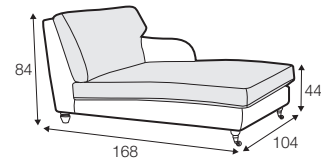

FC fixed

armchair

footstool 76x58

3 seater

3,5 seater

3,5 seater divided

chaiselongue right / or left
available also as freestanding

set 1 right / or left
3 seater left / or right
+ chaiselongue right / or left

extra dimensions

depth of seat

legs

no. 11
wood with gold
or silver wheels
front

no. 35
wood
front

no. 34
wood
back

no. 34
wood
footstool