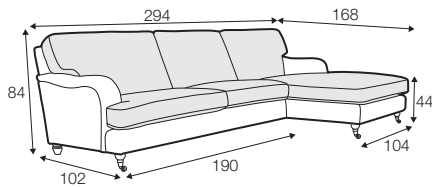

FC fixed

armchair

footstool 76x58

3 seater

3,5 seater

3,5 seater divided

chaiselongue right / or left
available also as freestanding

set 1 right / or left
3 seater left / or right
+ chaiselongue right / or left

extra dimensions

depth of seat

legs

no. 11
wood with gold
or silver wheels
front

no. 35
wood
front

no. 34
wood
back

no. 34
wood
footstool