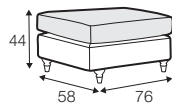

FC fixed

armchair

footstool 76x58

3 seater

3,5 seater

3,5 seater divided

chaiselongue right / or left
available also as freestanding

set 1 right / or left
3 seater left / or right
+ chaiselongue right / or left

extra dimensions

depth of seat

legs

no. 11
wood with gold
or silver wheels
front

no. 35
wood
front

no. 34
wood
back

no. 34
wood
footstool