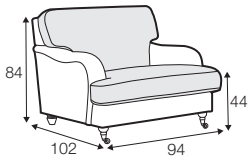

FC fixed

armchair

footstool 76x58

3 seater

3,5 seater

3,5 seater divided

chaiselongue right / or left
available also as freestanding

set 1 right / or left
3 seater left / or right
+ chaiselongue right / or left

extra dimensions

depth of seat

legs

no. 11
wood with gold
or silver wheels
front

no. 35
wood
front

no. 34
wood
back

no. 34
wood
footstool