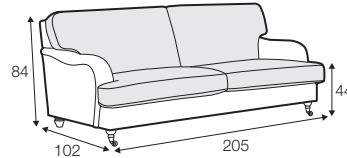

FC fixed

armchair

footstool 76x58

3 seater

3,5 seater

3,5 seater divided

chaiselongue right / or left
available also as freestanding

set 1 right / or left
3 seater left / or right
+ chaiselongue right / or left

extra dimensions

depth of seat

legs

no. 11
wood with gold
or silver wheels
front

no. 35
wood
front

no. 34
wood
back

no. 34
wood
footstool