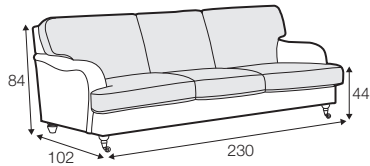

FC fixed

armchair

footstool 76x58

3 seater

3,5 seater

3,5 seater divided

chaiselongue right / or left
available also as freestanding

set 1 right / or left
3 seater left / or right
+ chaiselongue right / or left

extra dimensions

depth of seat

legs

no. 11
wood with gold
or silver wheels
front

no. 35
wood
front

no. 34
wood
back

no. 34
wood
footstool