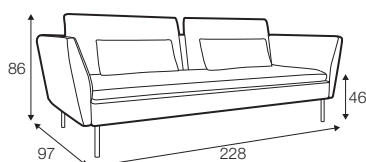

All elements available also as freestanding elements.

footstool box 112x80

box dimensions

3 seater

3 seater left / or right

chaiselongue right / or left

## extra dimensions

depth of seat