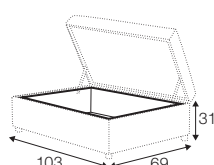

All elements available also as freestanding elements.

footstool box 112x80

box dimensions

3 seater

3 seater left / or right

chaiselongue right / or left

## extra dimensions

depth of seat