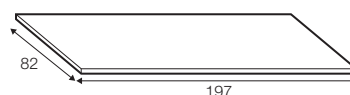

accessories

pad