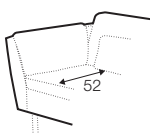

All elements available also as freestanding elements.

footstool box 112x80

box dimensions

3 seater

3 seater left / or right

chaiselongue right / or left

## extra dimensions

depth of seat