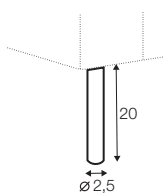

legs

no. 177

metal chrome,
painted black or grey

Sits reserves the right to change construction of products and components used due to improving durability of product and customer satisfaction without any further notice. Explicit ± 2 cm tolerance of all elements sizes.

date: 12.2019

sits.eu