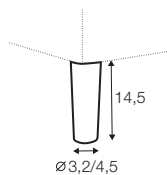

legs

---

no. 153
wood
front: only for armchair