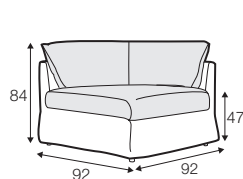

## elements of the modular system loose cover

---

2 seater left / or right

2 seater without armrests

3 seater left / or right

3 seater without armrests

divan right / or left

corner 90°

**loose cover with velcro elements**

---

2 seater left / or right

2 seater without armrests

3 seater left / or right

3 seater without armrests

divan right / or left

corner 90°

**extra dimensions**

---

depth of sofa seat

depth of armchair seat

**accessories**

---

headrest L-80

headrest L-90