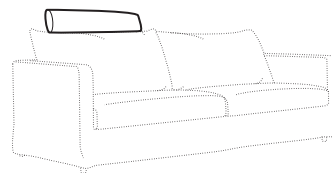

**loose cover with velcro elements**

---

2 seater left / or right

2 seater without armrests

3 seater left / or right

3 seater without armrests

divan right / or left

corner 90°

**extra dimensions**

---

depth of sofa seat

depth of armchair seat

**accessories**

---

headrest L-80

headrest L-90