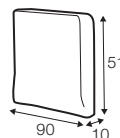

loose cover with velcro elements

---

extra dimensions

---

accessories