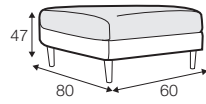

LCV loose with velcro

modular system

Drawing show combinations with armrest II. Combinantons with other armrest are properly longer or shorter in width.  
All elements in loose cover with velcro are with french stitching on the armrest.

## loose cover elements

armchair

footstool 80x60

2 seater

3 seater

3XL seater divided

## loose cover with velcro elements

armchair

footstool 80x60

2 seater

3 seater

3XL seater divided

set 1 right / or left  
2 seater left / or right + divan right / or left

set 2 right / or left  
3 seater left / or right + divan right / or left