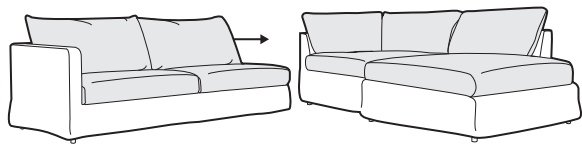

LCV loose with velcro

modular system

Drawing show combinations with armrest II. Combinantons with other armrest are properly longer or shorter in width.  
All elements in loose cover with velcro are with french stitching on the armrest.

## loose cover with velcro elements

armchair

footstool 80x60

2 seater

3 seater

3XL seater divided

set 1 right / or left  
2 seater left / or right + divan right / or left

set 2 right / or left  
3 seater left / or right + divan right / or left

set 3  
2 seater left + corner 90° + 2 seater right

## elements of the modular system loose cover

---

2 seater left / or right

2 seater without armrests

3 seater left / or right

3 seater without armrests

divan right / or left

corner 90°