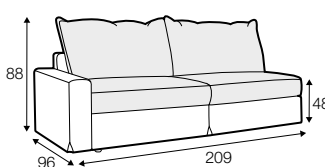

LUX lux

FC fixed

LC loose

modular system

All elements available also as freestanding elements.

armchair

footstool 96x96

3 seater

set 1 left / or right

3 seater left / or right + armchair right / or left

set 2 right / or left

3 seater left / or right + chaiselongue right / or left

set 3

3 seater left + corner 90° + 3 seater right

set 4 right / or left

3 seater left / or right + corner 90° + armchair right / or left

modular system

elements of the modular system

armchair left / or right

armchair without armrests

3 seater left / or right

3 seater without armrests

chaiselongue right / or left

chaiselongue
without armrests

corner 90°

extra dimensions

depth of seat

accessories

armrest A

armrest B