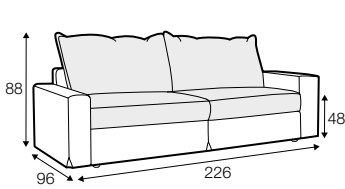

LUX lux

FC fixed

LC loose

modular system

All elements available also as freestanding elements.

armchair

footstool 96x96

3 seater

set 1 left / or right

3 seater left / or right + armchair right / or left

set 2 right / or left

3 seater left / or right + chaiselongue right / or left

set 3

3 seater left + corner 90° + 3 seater right

set 4 right / or left