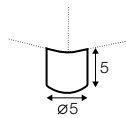

chaiselongue right / or left

chaiselongue
without armrests

corner 90°

extra dimensions

depth of seat

accessories

armrest A

armrest B

cushion
50x30

cushion
40x40

cushion
45x45

Deco cushions must be ordered separately.

legs

no. 173
wood

no. 36
plastic

*please check a cost of brushed steel finish with a sale representative