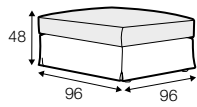

LUX lux

FC fixed

LC loose

modular system

All elements available also as freestanding elements.

armchair

footstool 96x96

3 seater

set 1 left / or right

3 seater left / or right + armchair right / or left

set 2 right / or left

3 seater left / or right + chaiselongue right / or left

set 3

3 seater left + corner 90° + 3 seater right

set 4 right / or left