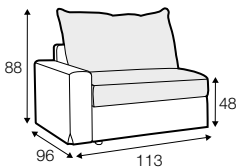

LUX lux

FC fixed

LC loose

modular system

All elements available also as freestanding elements.

armchair

footstool 96x96

3 seater

set 1 left / or right

3 seater left / or right + armchair right / or left

set 2 right / or left

3 seater left / or right + chaiselongue right / or left

set 3

3 seater left + corner 90° + 3 seater right

set 4 right / or left

3 seater left / or right + corner 90° + armchair right / or left

modular system

elements of the modular system

armchair left / or right

armchair without armrests

3 seater left / or right

3 seater without armrests