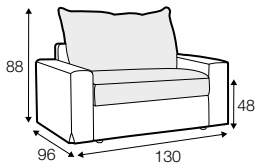

LUX lux

FC fixed

LC loose

modular system

All elements available also as freestanding elements.

armchair

footstool 96x96

3 seater

set 1 left / or right

3 seater left / or right + armchair right / or left

set 2 right / or left

3 seater left / or right + chaiselongue right / or left

set 3

3 seater left + corner 90° + 3 seater right

set 4 right / or left