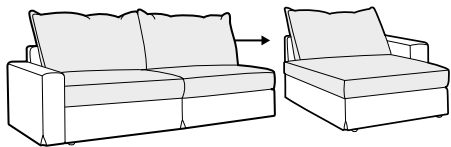

LUX lux

FC fixed

LC loose

modular system

All elements available also as freestanding elements.

armchair

footstool 96x96

3 seater

set 1 left / or right

3 seater left / or right + armchair right / or left

set 2 right / or left

3 seater left / or right + chaiselongue right / or left

set 3

3 seater left + corner 90° + 3 seater right

set 4 right / or left

3 seater left / or right + corner 90° + armchair right / or left

modular system

elements of the modular system

armchair left / or right

armchair without armrests

3 seater left / or right

3 seater without armrests