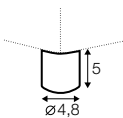

chaiselongue right / or left

chaiselongue
without armrests

corner 90°

extra dimensions

depth of seat

accessories

armrest A

armrest B

cushion
50x30

cushion
40x40

cushion
45x45

Deco cushions must be ordered separately.

legs

no. 173
wood

no. 36
plastic

*please check a cost of brushed steel finish with a sale representative