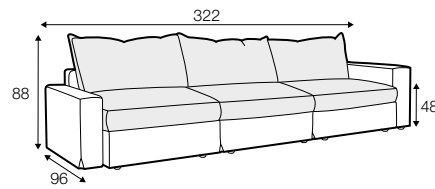

LUX lux

FC fixed

LC loose

modular system

All elements available also as freestanding elements.

armchair

footstool 96x96

3 seater

set 1 left / or right

3 seater left / or right + armchair right / or left

set 2 right / or left

3 seater left / or right + chaiselongue right / or left

set 3

3 seater left + corner 90° + 3 seater right

set 4 right / or left

3 seater left / or right + corner 90° + armchair right / or left

modular system

elements of the modular system

armchair left / or right

armchair without armrests

3 seater left / or right

3 seater without armrests