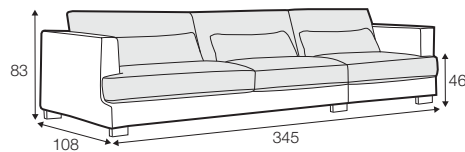

LUX lux

COVERS

FC fixed

LC loose

SPECIAL

modular system

All drawings shown height with leg no. 105 H-10.

armchair

armchair wide

footstool 95x80

footstool 105x90

footstool 120x90

2 seater

3 seater / or 3 seater divided

set 1

3 seater left + armchair wide right

set 2 right / or left

2 seater left / or right + divan right / or left

set 3 right / or left

3 seater left / or right + divan right / or left

set 4 right / or left

2 seater left / or right + armchair without armrests + divan right / or left

set 5 right / or left
3 seater left / or right + armchair without armrests + divan right / or left

set 6 right / or left
2 seater left / or right + armchair wide without armrests + divan right / or left