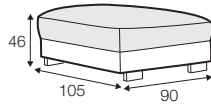

LUX lux

COVERS

FC fixed

LC loose

SPECIAL

modular system

All drawings shown height with leg no. 105 H-10.

armchair

armchair wide

footstool 95x80

footstool 105x90

footstool 120x90

2 seater

3 seater / or 3 seater divided

set 1

3 seater left + armchair wide right