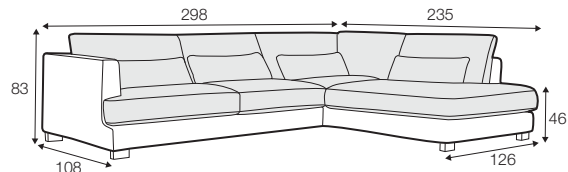

LUX lux

COVERS

FC fixed

LC loose

SPECIAL

modular system

All drawings shown height with leg no. 105 H-10.

armchair

armchair wide

footstool 95x80

footstool 105x90

footstool 120x90

2 seater

3 seater / or 3 seater divided

set 1

3 seater left + armchair wide right

set 2 right / or left

2 seater left / or right + divan right / or left

set 3 right / or left

3 seater left / or right + divan right / or left

set 4 right / or left

2 seater left / or right + armchair without armrests + divan right / or left