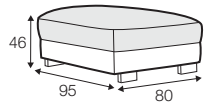

LUX lux

COVERS

FC fixed

LC loose

SPECIAL

modular system

All drawings shown height with leg no. 105 H-10.

armchair

armchair wide

footstool 95x80

footstool 105x90

footstool 120x90

2 seater

3 seater / or 3 seater divided

set 1

3 seater left + armchair wide right