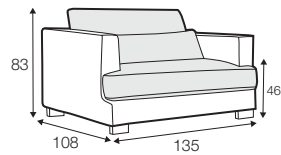

LUX lux

COVERS

FC fixed

LC loose

SPECIAL

modular system

All drawings shown height with leg no. 105 H-10.

armchair

armchair wide

footstool 95x80

footstool 105x90

footstool 120x90

2 seater

3 seater / or 3 seater divided

set 1

3 seater left + armchair wide right