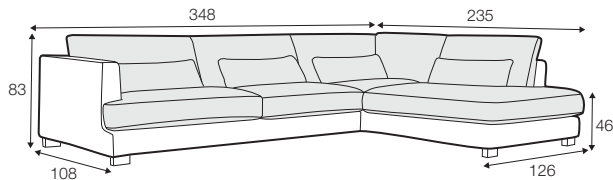

LUX lux

COVERS

FC fixed

LC loose

SPECIAL

modular system

All drawings shown height with leg no. 105 H-10.

armchair

armchair wide

footstool 95x80

footstool 105x90

footstool 120x90

2 seater

3 seater / or 3 seater divided

set 1

3 seater left + armchair wide right

set 2 right / or left

2 seater left / or right + divan right / or left

set 3 right / or left

3 seater left / or right + divan right / or left

set 4 right / or left

2 seater left / or right + armchair without armrests + divan right / or left