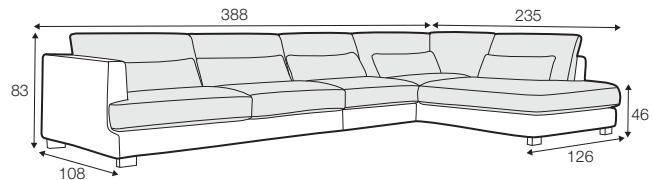

LUX lux

COVERS

FC fixed

LC loose

SPECIAL

modular system

All drawings shown height with leg no. 105 H-10.

armchair

armchair wide

footstool 95x80

footstool 105x90

footstool 120x90

2 seater

3 seater / or 3 seater divided

set 1

3 seater left + armchair wide right

set 2 right / or left

2 seater left / or right + divan right / or left

set 3 right / or left

3 seater left / or right + divan right / or left

set 4 right / or left

2 seater left / or right + armchair without armrests + divan right / or left