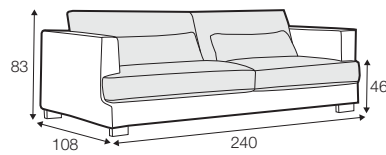

LUX lux

COVERS

FC fixed

LC loose

SPECIAL

modular system

All drawings shown height with leg no. 105 H-10.

armchair

armchair wide

footstool 95x80

footstool 105x90

footstool 120x90

2 seater

3 seater / or 3 seater divided

set 1

3 seater left + armchair wide right

set 2 right / or left

2 seater left / or right + divan right / or left

set 3 right / or left

3 seater left / or right + divan right / or left

set 4 right / or left

2 seater left / or right + armchair without armrests + divan right / or left