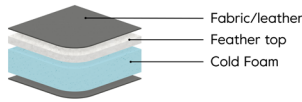

Width • Depth • Height
196x90x78 M³ 1.27

3+Divan L/R

Width • Depth • Height
297x240x78 M³ 2.91

2,5+Divan L/R

Width • Depth • Height
267x240x78 M³ 2.73

**FEATHER MEDIUM (COMFORT C2)
Seat**
Inner core of cold foam with a feather top.

Back

Inner core of cold foam with a feather top.

**COMFORT MEMORY
Seat**
Cold foam with memory foam on top, covered with fibre padding.

Back

Inner core of cold foam with a feather top.

Upholstery

Fabric

Leather