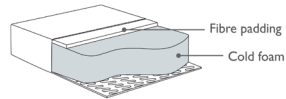

Timeless

Product information

 furninova

Timeless

Sizes*

3-Seater		Width • Depth • Height 226x91x78 1.24 m³
3-Seater (upholstered side part)		Width • Depth • Height 226x91x78 1.24 m³
2,5-Seater		Width • Depth • Height 206x91x78 1.13 m³
2,5-Seater (upholstered side part)		Width • Depth • Height 206x91x78 1.13 m³
Footstool		Width • Depth • Height 90x60x43 0.19 m³

FOAM FIRM (COMFORT CI) Seat

The inner core is cold foam covered with fibre padding.

Back

The inner core is cold foam covered with fibre padding.

INFO Wooden side part

Available in: Oak, Walnut, black and fully upholstered.