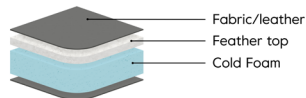

Sydney

Product information

 furninova

Sydney

Sizes*

3-Seater		Width • Depth • Height 229x94x79 M³ 1.24	2,5C2,5		Width • Depth • Height 274x274x79 M³ 2.50
2,5-Seater		Width • Depth • Height 199x94x79 M³ 1.08	2C3 L/R		Width • Depth • Height 304x245x79 M³ 2.50
2-Seater		Width • Depth • Height 170x94x79 M³ 0.93			
2,5+Chl L/R		Width • Depth • Height 279x155x79 M³ 1.89	Footstool		Width • Depth • Height 80x60x42 M³ 0.15
3+Divan L/R		Width • Depth • Height 304x204x79 M³ 2.27	3+Multi L/R		Width • Depth • Height 378x163x79 M³ 2.71

FOAM SOFT (COMFORT EU)

Seat

Cold foam covered with fibre padding.

Back

Siliconized ball fibre.

FEATHER SOFT (COMFORT C2)

Seat

Cold foam with a feather top.

Back

Feather and ball fibre mix.

COMFORT MEMORY

Seat

Cold foam with memory foam on top, covered with fibre padding.

Back

Feather and ball fibre mix.

Upholstery