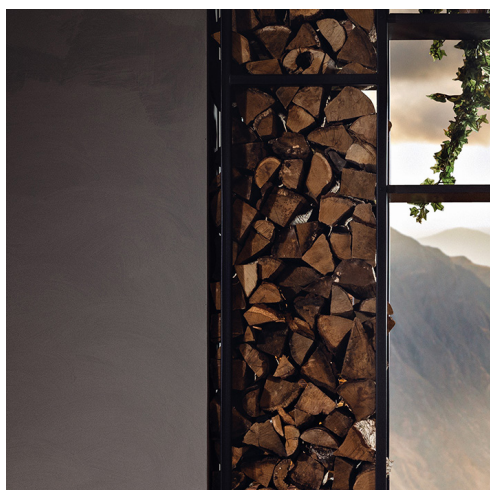

Saturn

Product information

furninova