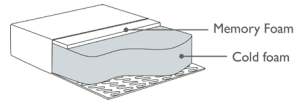

Saturn

Product information

 furninova

Saturn

Sizes*

3-Seater

Width • Depth • Height
245x95x87 M³ 1.53

2,5-Seater

Width • Depth • Height
215x95x87 M³ 1.34

COMFORT MEMORY Seat

Core of cold foam with memory foam on top, covered with fibre padding.

Back

Feather and ball fibre mix.

Upholstery

Fabric

Leather