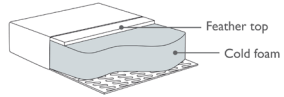

## Sizes\*

3-Seater

Width • Depth • Height  
**212x90x80 M<sup>3</sup> 1.10**

2,5-Seater

Width • Depth • Height  
**182x90x80 M<sup>3</sup> 0.95**

3+C+EP L/R

Width • Depth • Height  
**284x213x80 M<sup>3</sup> 2.16**

Footstool

Width • Depth • Height  
**75x50x44 M<sup>3</sup> 0.12**

**FOAM SOFT (COMFORT EU)**

**Seat**

Cold foam covered with fibre padding.

**Back**

Siliconized ball fibre.

**FEATHER SOFT (COMFORT C2)**

**Seat**

Cold foam with a feather top.

**Back**

Feather and ball fibre mix.