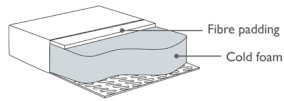

## Sizes\*

3-Seater

Width • Depth • Height  
**212x90x80 M<sup>3</sup> 1.10**

2,5-Seater

Width • Depth • Height  
**182x90x80 M<sup>3</sup> 0.95**

3+C+EP L/R

Width • Depth • Height  
**284x213x80 M<sup>3</sup> 2.16**

Footstool

Width • Depth • Height  
**75x50x44 M<sup>3</sup> 0.12**

**FOAM SOFT (COMFORT EU)**

**Seat**

Cold foam covered with fibre padding.

**Back**

Siliconized ball fibre.

**FEATHER SOFT (COMFORT C2)**

**Seat**

Cold foam with a feather top.

**Back**

Feather and ball fibre mix.