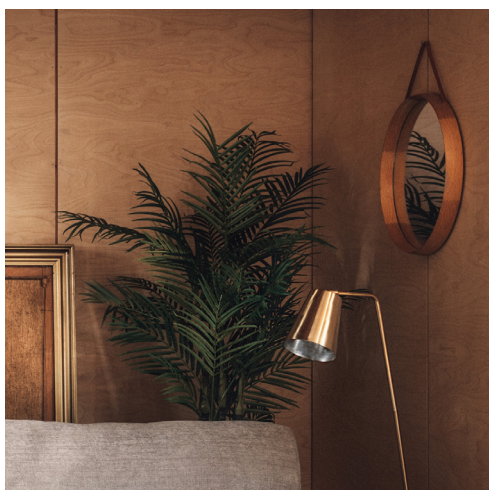

Rocco

Product information

furninova

Rocco

Sizes*

3-Seater		Width • Depth • Height 226x90x78 M³ 1.45	3+Chl L/R		Width • Depth • Height 310x150x78 M³ 2.46
2,5-Seater		Width • Depth • Height 196x90x78 M³ 1.27	2,5+Chl L/R		Width • Depth • Height 280x150x78 M³ 2.28
3+Divan L/R		Width • Depth • Height 297x240x78 M³ 2.91	1,5+Chl L/R		Width • Depth • Height 200x150x78 M³ 1.77
2,5+Divan L/R		Width • Depth • Height 267x240x78 M³ 2.73	Footstool		Width • Depth • Height 80x60x45 M³ 0.18

FOAM FIRM (COMFORT C1)

Seat

The inner core is cold foam covered with fibre padding.

Back

The inner core is cold foam covered with fibre padding.

FEATHER SOFT (COMFORT C2)

Seat

Cold foam with a feather top.

Back

Feather and ball fibre mix.

COMFORT MEMORY

Seat

Core of cold foam with memory foam on top, covered with fibre padding.

Back

Feather and ball fibre mix.

INFO