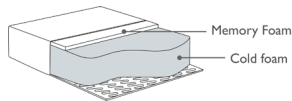

Rocco

Product information

furninova

Rocco

Sizes*

3-Seater		Width • Depth • Height 226x90x78 M³ 1.45	3+Chl L/R		Width • Depth • Height 310x150x78 M³ 2.46
2,5-Seater		Width • Depth • Height 196x90x78 M³ 1.27	2,5+Chl L/R		Width • Depth • Height 280x150x78 M³ 2.28
3+Divan L/R		Width • Depth • Height 297x240x78 M³ 2.91	1,5+Chl L/R		Width • Depth • Height 200x150x78 M³ 1.77
2,5+Divan L/R		Width • Depth • Height 267x240x78 M³ 2.73	Footstool		Width • Depth • Height 80x60x45 M³ 0.18

FOAM FIRM (COMFORT C1)

Seat

The inner core is cold foam covered with fibre padding.

Back

The inner core is cold foam covered with fibre padding.

FEATHER SOFT (COMFORT C2)

Seat

Cold foam with a feather top.

Back

Feather and ball fibre mix.

COMFORT MEMORY

Seat

Core of cold foam with memory foam on top, covered with fibre padding.

Back

Feather and ball fibre mix.

INFO