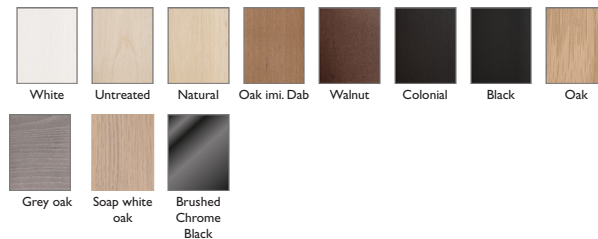

Back

Feather and ball fibre mix.

COMFORT MEMORY

Seat

Core of cold foam with memory foam on top, covered with fibre padding.

Back

Feather and ball fibre mix.

INFO

Fabrics

Checked and striped fabrics are not available for this model.

Upholstery

Fabric

Leather

Fixed cover

Leg options

White

Untreated

Natural

Oak imi. Dab

Walnut

Colonial

Black

Oak

Grey oak

Soap white oak

Brushed Chrome Black