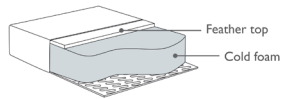

Rocco

Product information

furninova

Rocco

Sizes*

3-Seater		Width • Depth • Height 226x90x78 M³ 1.45	3+Chl L/R		Width • Depth • Height 310x150x78 M³ 2.46
2,5-Seater		Width • Depth • Height 196x90x78 M³ 1.27	2,5+Chl L/R		Width • Depth • Height 280x150x78 M³ 2.28
3+Divan L/R		Width • Depth • Height 297x240x78 M³ 2.91	1,5+Chl L/R		Width • Depth • Height 200x150x78 M³ 1.77
2,5+Divan L/R		Width • Depth • Height 267x240x78 M³ 2.73	Footstool		Width • Depth • Height 80x60x45 M³ 0.18

FOAM FIRM (COMFORT C1)

Seat

The inner core is cold foam covered with fibre padding.

Back

The inner core is cold foam covered with fibre padding.

FEATHER SOFT (COMFORT C2)

Seat

Cold foam with a feather top.

Back

Feather and ball fibre mix.

COMFORT MEMORY

Seat

Core of cold foam with memory foam on top, covered with fibre padding.

Back

Feather and ball fibre mix.

INFO