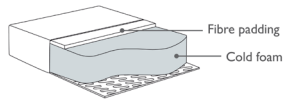

Rocco

Product information

furninova

Rocco

Sizes*

3-Seater		Width • Depth • Height 226x90x78 M³ 1.45	3+Chl L/R		Width • Depth • Height 310x150x78 M³ 2.46
2,5-Seater		Width • Depth • Height 196x90x78 M³ 1.27	2,5+Chl L/R		Width • Depth • Height 280x150x78 M³ 2.28
3+Divan L/R		Width • Depth • Height 297x240x78 M³ 2.91	1,5+Chl L/R		Width • Depth • Height 200x150x78 M³ 1.77
2,5+Divan L/R		Width • Depth • Height 267x240x78 M³ 2.73	Footstool		Width • Depth • Height 80x60x45 M³ 0.18

FOAM FIRM (COMFORT C1)

Seat

The inner core is cold foam covered with fibre padding.

Back

The inner core is cold foam covered with fibre padding.

FEATHER SOFT (COMFORT C2)

Seat

Cold foam with a feather top.

Back

Feather and ball fibre mix.

COMFORT MEMORY

Seat

Core of cold foam with memory foam on top, covered with fibre padding.

Back

Feather and ball fibre mix.

INFO