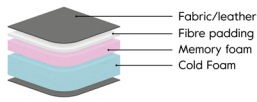

Monroe Mix

Product information

Monroe Mix

Sizes*

3-Seater frame

Width • Depth • Height
210x104x78 M³ 1.32

2,5-Seater frame

Width • Depth • Height
180x104x78 M³ 1.14

Footstool

Width • Depth • Height
92x78x42 M³ 0.23

FEATHER SOFT (COMFORT C2)
Seat
Cold foam with a feather top.

Back
Feather and ball fibre mix.

COMFORT MEMORY
Seat
Cold foam with memory foam on top, covered with fibre padding.