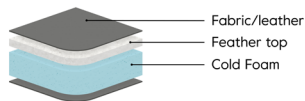

Monroe Mix

Product information

Monroe Mix

Sizes*

3-Seater frame

Width • Depth • Height
210x104x78 M³ 1.32

2,5-Seater frame

Width • Depth • Height
180x104x78 M³ 1.14

Footstool

Width • Depth • Height
92x78x42 M³ 0.23

FEATHER SOFT (COMFORT C2)
Seat
Cold foam with a feather top.

Back
Feather and ball fibre mix.

COMFORT MEMORY
Seat
Cold foam with memory foam on top, covered with fibre padding.