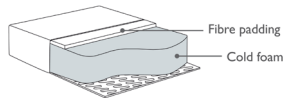

Massimo

Product information

 furninova

Massimo

Sizes*

4-Seater		Width • Depth • Height 240x92x79 1.48 m³
3-Seater		Width • Depth • Height 195x92x79 1.21 m³
2,5-Seater		Width • Depth • Height 165x92x79 1.04 m³
Armchair		Width • Depth • Height 77x92x99 0.66 m³
Footstool		Width • Depth • Height 70x55x42 0.13 m³

FOAM FIRM (COMFORT CI)

Seat

The inner core is cold foam covered with fibre padding.

Back

The inner core is cold foam covered with fibre padding.

Upholstery

Fabric

Leather