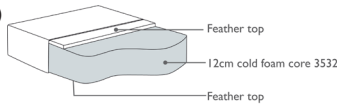

IMPORTANT
Ordering
From left to right.

FOAM MEDIUM (COMFORT EU+)
Seat
Cold foam covered with fibre padding.

Back
Inner core of cold foam embedded in ballfibre.

FOAM FIRM (COMFORT C1)
Seat
The inner core is cold foam covered with fibre padding.

Back
The inner core is cold foam covered with fibre padding.

FEATHER MEDIUM (COMFORT C2+)
Seat
Inner core of cold foam with a feather top.

Back
Inner core of cold foam with a feather top.

OPTIONS
Back cushion Low
Sizes according to dimensions list.