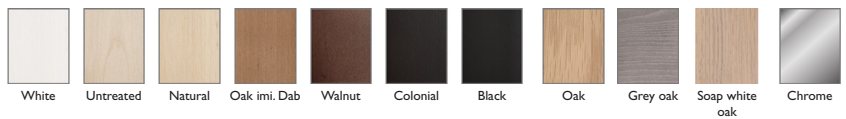

Leg options

Not included in the module, for price and model see separate price sheet.