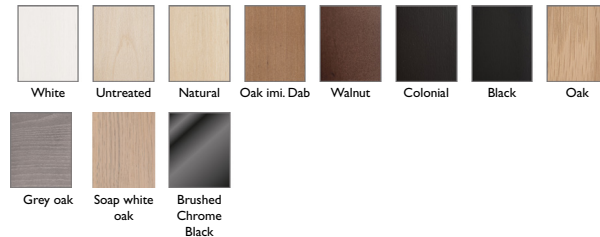

#### Back

Feather and ball fibre mix.

**NOT POSSIBLE TO CHOOSE IN FOLLOWING:**

## Upholstery

Fabric

Leather

Fixed cover

Sewing option

## Leg options

White

Untreated

Natural

Oak imi. Dab

Walnut

Colonial

Black

Oak

Grey oak

Soap white oak

Brushed Chrome Black