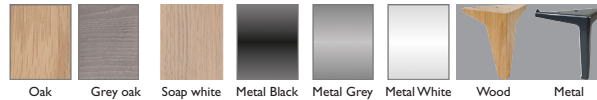

Fixed cover

Sewing option

Leg options

Chrome

White

Untreated

Natural

Oak imi. Dab

Walnut

Colonial

Black

Oak

Grey oak

Soap white oak

Metal Black

Metal Grey