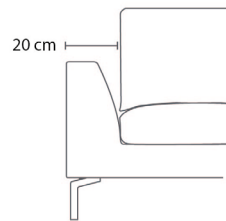

Blues Day

FOAM MEDIUM (COMFORT EU+)

Seat

Cold foam covered with fibre padding.

Back

Inner core of cold foam embedded in ballfibre.

FEATHER MEDIUM (COMFORT C2+)

Seat

Inner core of cold foam with a feather top.

Back

Inner core of cold foam with a feather top.

COMFORT MEMORY

Seat

Cold foam with memory foam on top, covered with fibre padding.

Back

Inner core of cold foam with a feather top.

INFO**

Dimensions without armrests.

Upholstery

Carter

Baker

Memphis

Leg options

The Avignon leg only goes under armrests Baker and Memphis, divan front, chl and ends, other modules come with the Ombra leg.