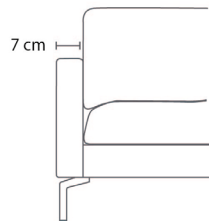

Blues Day

FOAM MEDIUM (COMFORT EU+)

Seat

Cold foam covered with fibre padding.

Back

Inner core of cold foam embedded in ballfibre.

FEATHER MEDIUM (COMFORT C2+)

Seat

Inner core of cold foam with a feather top.

Back

Inner core of cold foam with a feather top.

COMFORT MEMORY

Seat

Cold foam with memory foam on top, covered with fibre padding.

Back

Inner core of cold foam with a feather top.

INFO**

Dimensions without armrests.

Upholstery

Carter

Baker

Memphis

Leg options

The Avignon leg only goes under armrests Baker and Memphis, divan front, chl and ends, other modules come with the Ombra leg.