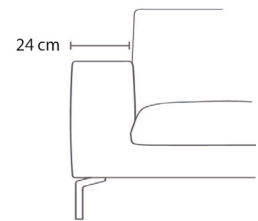

Blues Day

FOAM MEDIUM (COMFORT EU+)

Seat

Cold foam covered with fibre padding.

Back

Inner core of cold foam embedded in ballfibre.

FEATHER MEDIUM (COMFORT C2+)

Seat

Inner core of cold foam with a feather top.

Back

Inner core of cold foam with a feather top.

COMFORT MEMORY

Seat

Cold foam with memory foam on top, covered with fibre padding.

Back

Inner core of cold foam with a feather top.

INFO**

Dimensions without armrests.

Upholstery

Carter

Baker

Memphis

Leg options

The Avignon leg only goes under armrests Baker and Memphis, divan front, chl and ends, other modules come with the Ombra leg.