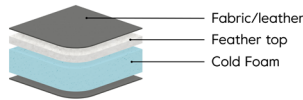

Blues Day

FOAM MEDIUM (COMFORT EU+)

Seat

Cold foam covered with fibre padding.

Back

Inner core of cold foam embedded in ballfibre.

FEATHER MEDIUM (COMFORT C2+)

Seat

Inner core of cold foam with a feather top.

Back

Inner core of cold foam with a feather top.

COMFORT MEMORY

Seat

Cold foam with memory foam on top, covered with fibre padding.

Back

Inner core of cold foam with a feather top.