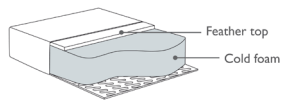

Birmingham LC

Product information

 furninova

Birmingham LC

Sizes*

3-Seater		Width • Depth • Height 220x100x85 1.19 m³
2,5-Seater		Width • Depth • Height 188x100x85 1.02 m³
2-Seater		Width • Depth • Height 158x100x85 0.86 m³
1-Seater		Width • Depth • Height 89x100x85 0.57 m³
Curved		Width • Depth • Height 253x120x85 1.81 m³
Footstool		Width • Depth • Height 82x56x48 0.19 m³
1+Chl		Width • Depth • Height 89x157x85 0.87 m³

FOAM SOFT (COMFORT EU)

Seat

Cold foam covered with fibre padding.

Back

Siliconized ball fibre.

FEATHER SOFT (COMFORT C2)

Seat

Cold foam with a feather top.