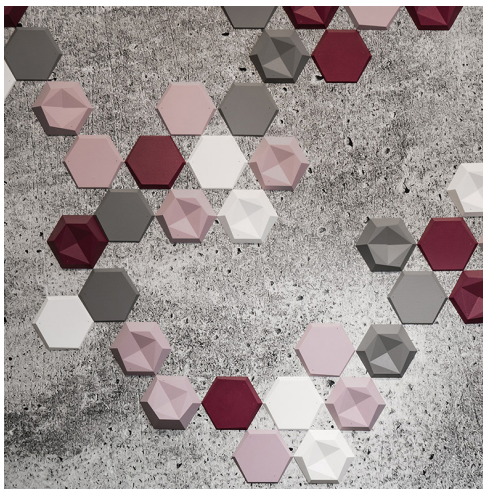

Asterix Night

Product information

furninova

Asterix Night

Sizes*

3-Seater

Width • Depth • Height
223x95x87 M³ 1.39

2,5-Seater

INFO**

Not possible to choose in following leathers:

Golf, Naturelle, Bost and Texas

Upholstery

Fabric

Fixed cover

Leg options

White

Soap white oak

Brushed Chrome Black