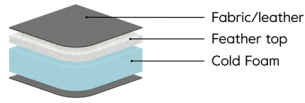

Amaya

Product information

 furninova

Amaya

Sizes*

4-Seater		Width • Depth • Height 273x94x79 M³ 1.41	Decor back for 4-Seater (1pc) (Set=3pcs)	Width • Depth • Height 50x15x42 M³ 0.04
3-Seater		Width • Depth • Height 230x94x79 M³ 1.19	Decor back for 3-Seater (1pc) (Set=2pcs)	Width • Depth • Height 64x15x42 M³ 0.05
2,5-Seater		Width • Depth • Height 198x94x79 M³ 1.03	Decor back for 2,5-Seater (1pc) (Set=2pcs)	Width • Depth • Height 50x15x42 M³ 0.04
Footstool		Width • Depth • Height 90x75x41 M³ 0.21	Decor arm (1pc)	Width • Depth • Height 64x15x42 M³ 0.05

FEATHER SOFT (COMFORT C2)
Seat
Cold foam with a feather top.

Back
Feather and ball fibre mix.

COMFORT MEMORY
Seat
Cold foam with memory foam on top, covered with fibre padding.

Back
Feather and ball fibre mix.