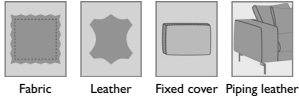

Upholstery

Leg options