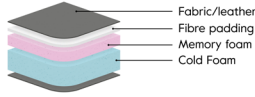

Amaya

Product information

 furninova

Amaya

Sizes*

4-Seater		Width • Depth • Height 273x94x79 M³ 1.41	Decor back for 4-Seater (1pc) (Set=3pcs)	Width • Depth • Height 50x15x42 M³ 0.04
3-Seater		Width • Depth • Height 230x94x79 M³ 1.19	Decor back for 3-Seater (1pc) (Set=2pcs)	Width • Depth • Height 64x15x42 M³ 0.05
2,5-Seater		Width • Depth • Height 198x94x79 M³ 1.03	Decor back for 2,5-Seater (1pc) (Set=2pcs)	Width • Depth • Height 50x15x42 M³ 0.04
Footstool		Width • Depth • Height 90x75x41 M³ 0.21	Decor arm (1pc)	Width • Depth • Height 64x15x42 M³ 0.05

FEATHER SOFT (COMFORT C2)
Seat
Cold foam with a feather top.

Back
Feather and ball fibre mix.

COMFORT MEMORY
Seat
Cold foam with memory foam on top, covered with fibre padding.

Back
Feather and ball fibre mix.