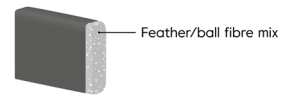

Amaya

Product information

 furninova

Amaya

Sizes*

4-Seater		Width • Depth • Height 273x94x79 M³ 1.41	Decor back for 4-Seater (1pc) (Set=3pcs)	Width • Depth • Height 50x15x42 M³ 0.04
3-Seater		Width • Depth • Height 230x94x79 M³ 1.19	Decor back for 3-Seater (1pc) (Set=2pcs)	Width • Depth • Height 64x15x42 M³ 0.05
2,5-Seater		Width • Depth • Height 198x94x79 M³ 1.03	Decor back for 2,5-Seater (1pc) (Set=2pcs)	Width • Depth • Height 50x15x42 M³ 0.04
Footstool		Width • Depth • Height 90x75x41 M³ 0.21	Decor arm (1pc)	Width • Depth • Height 64x15x42 M³ 0.05

FEATHER SOFT (COMFORT C2)
Seat
Cold foam with a feather top.

Back
Feather and ball fibre mix.

COMFORT MEMORY
Seat
Cold foam with memory foam on top, covered with fibre padding.

Back
Feather and ball fibre mix.