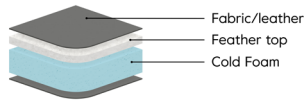

FEATHER SOFT (COMFORT C2)

Seat

Cold foam with a feather top.