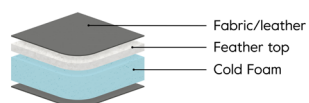

Candy

Product information

Candy

Sizes*

Footstool with button

Width • Depth • Height
48x48x39 M³ 0.10

Footstool with button & handle

Width • Depth • Height
48x48x39 M³ 0.10

FOAM SOFT (COMFORT EU)

Seat

Cold foam covered with fibre padding.

FEATHER SOFT (COMFORT C2)

Seat

Cold foam with a feather top.

Upholstery

Fabric