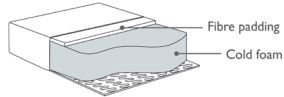

Stockholm

Product information

furninova

Stockholm

Sizes*

Dining chair (French seam)

Width • Depth • Height
64x65x83 M³ 0.21

Dining chair swival (French seam)

Width • Depth • Height
64x65x83 M³ 0.21

Dining chair (Open edge)

Width • Depth • Height
64x65x83 M³ 0.21

Dining chair swival (Open edge)

Width • Depth • Height
64x65x83 M³ 0.21

FOAM FIRM (COMFORT CI) Seat

The inner core is cold foam covered with fibre padding.

Back

The inner core is cold foam covered with fibre padding.

Upholstery

Fabric

Leather

Loose Cover

Leg options

White