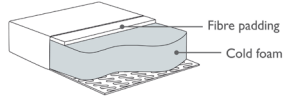

Sabina

Product information

 furninova

Sabina

Sizes*

Chair

Width • Depth • Height
47x57x84
0.23 m³

FOAM FIRM (COMFORT CI) Seat

The inner core is cold foam covered with fibre padding.

Back

The inner core is cold foam covered with fibre padding.

PACKAGE INFORMATION

Delivered 2pcs/package.

Upholstery

Fabric

Leather