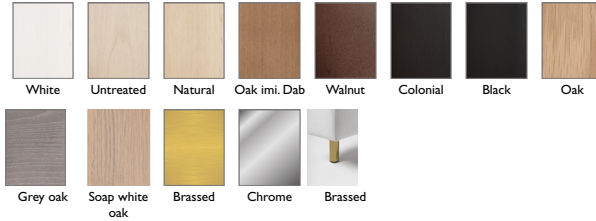

Norfolk Bed LC Long or short skirt

Sizes*

Bed with head-board 180x200 long skirt

Width • Depth • Height
216x221x91 M³ 0.40

Bed with head-board 140x200 long skirt

Width • Depth • Height
216x181x91 M³ 0.36

Bed with head-board 180x200 short skirt

Width • Depth • Height
216x221x91 M³ 0.40

Bed with head-board 140x200 short skirt

Width • Depth • Height
216x181x91 M³ 0.36

Bed with head-board 160x200 long skirt

Width • Depth • Height
216x201x91 M³ 0.38

Headboard 180

Width • Depth • Height
221x7x91 M³ 0.19

Bed with head-board 160x200 short skirt

Width • Depth • Height
216x201x91 M³ 0.38

Headboard 160

Width • Depth • Height
201x7x91 M³ 0.17

Headboard 140

Width • Depth • Height
181x7x91 M³ 0.15

Upholstery

Leg options

INFORMATION

Please note. Slats are not included as standard.