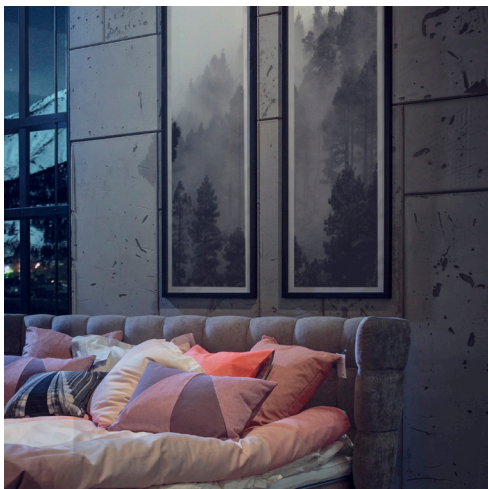

Neo bed

Product information

 furninova

Neo bed

Sizes*

180x200		Width • Depth • Height 208x214x109 0.33 m³
160x200		Width • Depth • Height 188x214x109 0.31 m³
140x200		Width • Depth • Height 168x214x109 0.29 m³

FOAM FIRM (COMFORT CI)

Seat

The inner core is cold foam covered with fibre padding.

Back

The inner core is cold foam covered with fibre padding.

Upholstery

Fabric

Leather