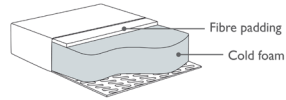

Daphne

Product information

furninova

Daphne

Sizes*

Armchair

Width • Depth • Height
78x76x77
0.35 m³

FOAM SOFT (COMFORT EU)

Seat

Cold foam covered with fibre padding.

Back

Siliconized ball fibre.

FEATHER SOFT (COMFORT C2)

Seat

Cold foam with a feather top.

Back