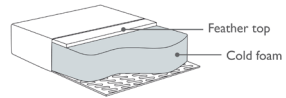

Daphne

Product information

furninova

Daphne

Sizes*

Armchair

Width • Depth • Height
78x76x77
0.35 m³

FOAM SOFT (COMFORT EU)

Seat

Cold foam covered with fibre padding.

Back

Siliconized ball fibre.

FEATHER SOFT (COMFORT C2)

Seat

Cold foam with a feather top.

Back